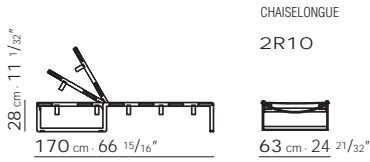

COLLECTION AIR DESIGN ANTONIO CITTERIO CATEGORIES CHAISLONGUE INTRODUCED 2005 FRAME IN NICKEL-SATINED OR CHROMED METAL. BACKREST ADJUSTABLE IN TWO POSITION. SEAT AND BACKREST IN LEATHER AVAILABLE IN DIFFERENT COLOURS: SEE PRICE LIST. BACK TRAY IN SOLID WOOD. WOODS AVAILABLE: SEE PRICELIST. SEAT AND BACKREST CUSHION IN POLYURETHANE AND DACRON. UPHOLSTERY REMOVABLE FABRIC OR LEATHER COVERS.