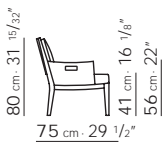

COLLECTION BETTY CATEGORIES SMALL ARMCHAIR INTRODUCED 2005 FRAME IN SOLID WOOD. WOODS AVAILABLE: SEE PRICELIST. SEAT FRAME IN METAL. SEAT CUSHION IN POLYURETHANE AND DACRON. BACKREST CUSHIONS DOWN-FILLED. UPHOLSTERY REMOVABLE FABRIC OR LEATHER COVERS.