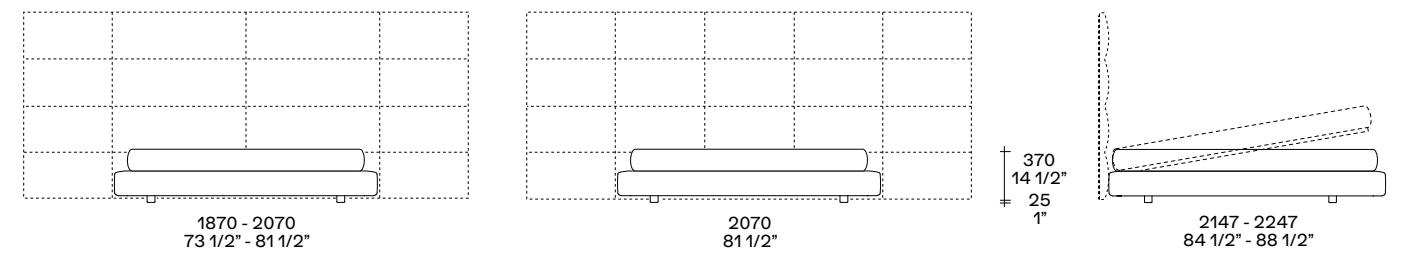

due pannelli l 955 per materasso l 1600
due pannelli l 1037 per materasso l 1800
two panels l 955 for mattress l 1600
two panels l 1037 for mattress l 1800

tre pannelli l 690 per materasso l 1800
three panels l 690 for mattress l 1800