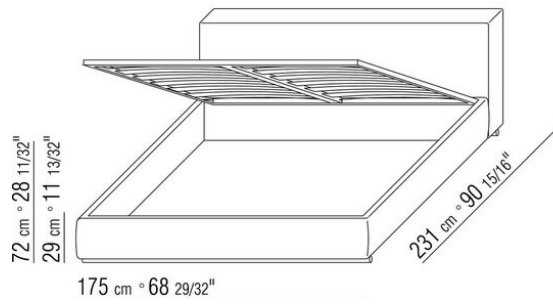

Base with platform fitted with wooden slats, adjustable at different heights: 1° - 4,5cm, 2° - 7,3cm, 3° - 9,5cm, 4° - 12,6cm. If you use your own platform, please verify in advance its position inside the bedframe, according to the drawing

COD. 011MM5

TECHNICAL DRAWINGS | GROUNDPIECE SLIM

COD. 011MM6

COD. 011MM8

COD. 011MN1

COD. 011MN2

COD. 011MN3

COD. 011MN5