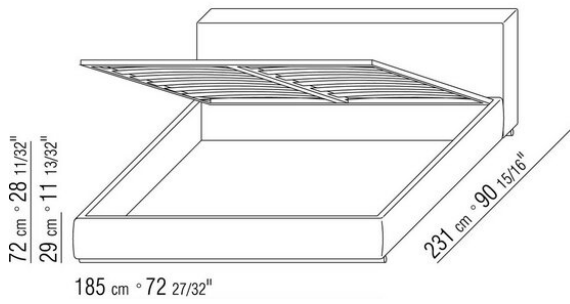

Base with platform fitted with wooden slats, adjustable at different heights: 1° - 4,5cm, 2° - 7,3cm, 3° - 9,5cm, 4° - 12,6cm. If you use your own platform, please verify in advance its position inside the bedframe, according to the drawing

COD. 011MM5

TECHNICAL DRAWINGS | GROUNDPIECE SLIM

COD. 011MM6

COD. 011MM8

COD. 011MN1

COD. 011MN2

COD. 011MN3

COD. 011MN5