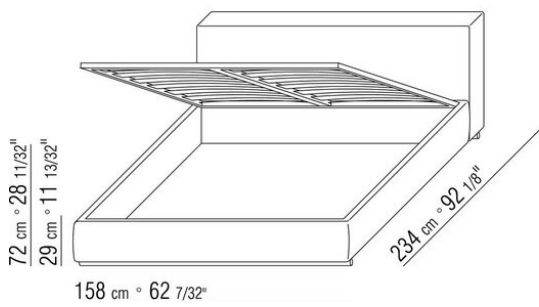

COD. 011MN6