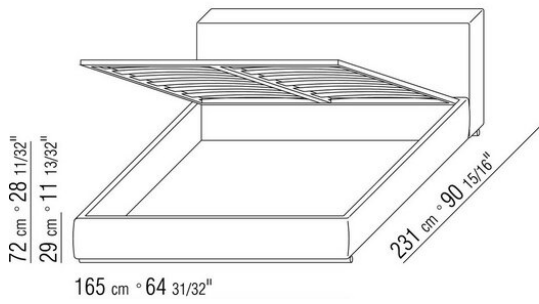

Base with platform fitted with wooden slats, adjustable at different heights: 1° - 4,5cm, 2° - 7,3cm, 3° - 9,5cm, 4° - 12,6cm. If you use your own platform, please verify in advance its position inside the bedframe, according to the drawing

COD. 011MM5

TECHNICAL DRAWINGS | GROUNDPIECE SLIM

COD. 011MM6

COD. 011MM8

COD. 011MN1

COD. 011MN2

COD. 011MN3

COD. 011MN5