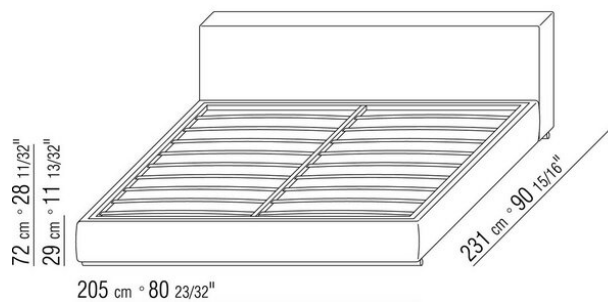

COD. 011MM5