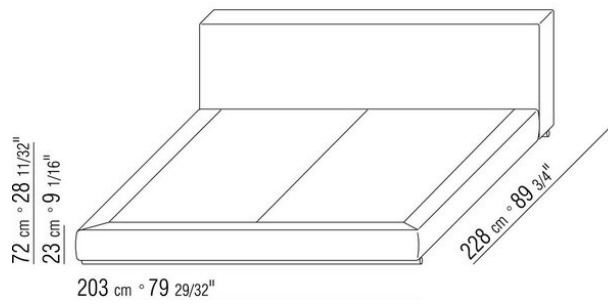

Base with platform fitted with wooden slats, adjustable at different heights: 1° - 4,5cm, 2° - 7,3cm, 3° - 9,5cm, 4° - 12,6cm. If you use your own platform, please verify in advance its position inside the bedframe, according to the drawing

Please note: the platform with wooden slats is delivered divided in 2 pieces. Except for the version with storage base

COD. 011ML1

COD. 011ML2

COD. 011ML3

COD. 011ML5

COD. 011MM1

COD. 011MM2

COD. 011MM3