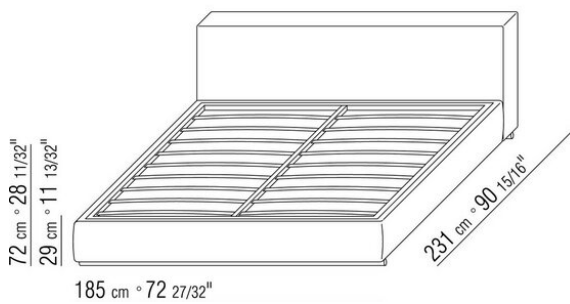

Base with platform fitted with wooden slats, adjustable at different heights: 1° - 4,5cm, 2° - 7,3cm, 3° - 9,5cm, 4° - 12,6cm. If you use your own platform, please verify in advance its position inside the bedframe, according to the drawing

Please note: the platform with wooden slats is delivered divided in 2 pieces. Except for the version with storage base

COD. 011ML1

COD. 011ML2

COD. 011ML3

COD. 011ML5

COD. 011MM1

COD. 011MM2

COD. 011MM3