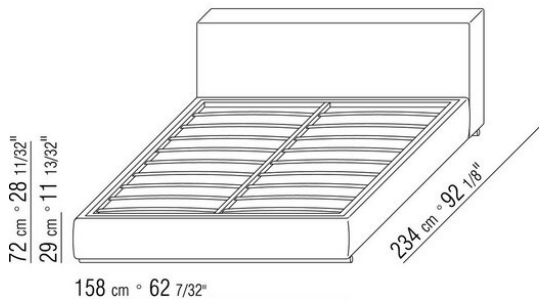

TECHNICAL DRAWINGS | GROUNDPIECE SLIM

COD. 011MM6