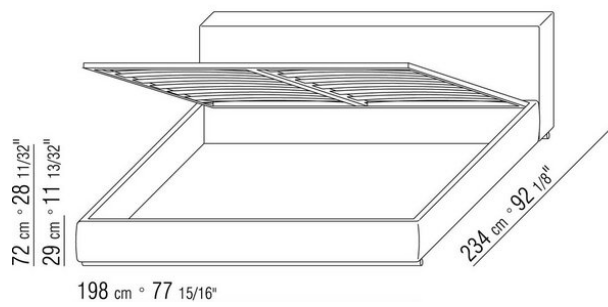

COD. 011MN8