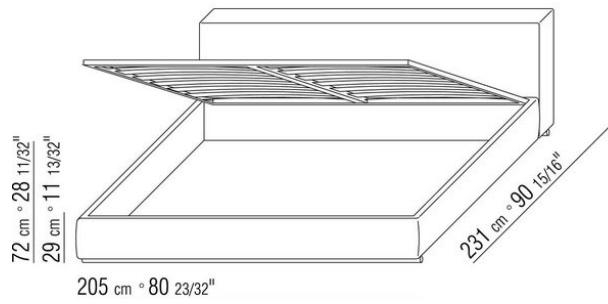

Base with platform fitted with wooden slats, adjustable at different heights: 1° - 4,5cm, 2° - 7,3cm, 3° - 9,5cm, 4° - 12,6cm. If you use your own platform, please verify in advance its position inside the bedframe, according to the drawing

COD. 011MM5

TECHNICAL DRAWINGS | GROUNDPIECE SLIM

COD. 011MM6

COD. 011MM8

COD. 011MN1

COD. 011MN2

COD. 011MN3

COD. 011MN5