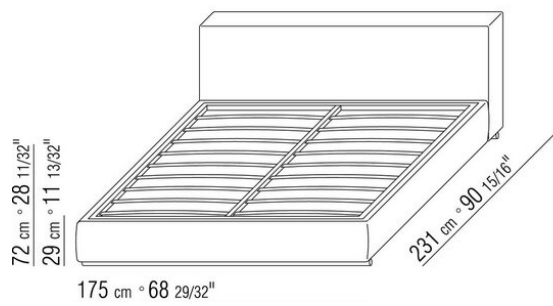

Base with platform fitted with wooden slats, adjustable at different heights: 1° - 4,5cm, 2° - 7,3cm, 3° - 9,5cm, 4° - 12,6cm. If you use your own platform, please verify in advance its position inside the bedframe, according to the drawing

Please note: the platform with wooden slats is delivered divided in 2 pieces. Except for the version with storage base

COD. 011ML1

COD. 011ML2

COD. 011ML3

COD. 011ML5

COD. 011MM1

COD. 011MM2

COD. 011MM3