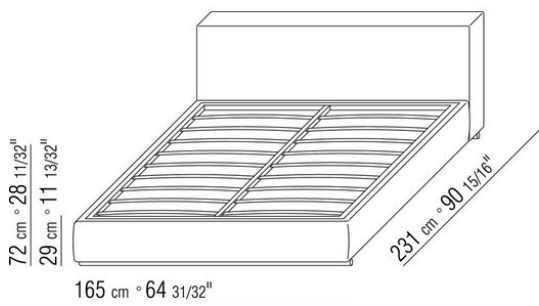

Base with platform fitted with wooden slats, adjustable at different heights: 1° - 4,5cm, 2° - 7,3cm, 3° - 9,5cm, 4° - 12,6cm. If you use your own platform, please verify in advance its position inside the bedframe, according to the drawing

Please note: the platform with wooden slats is delivered divided in 2 pieces. Except for the version with storage base

COD. 011ML1

COD. 011ML2

COD. 011ML3

COD. 011ML5

COD. 011MM1

COD. 011MM2

COD. 011MM3