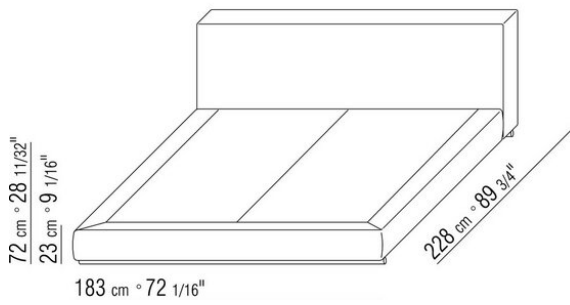

Base with platform fitted with wooden slats, adjustable at different heights: 1° - 4,5cm, 2° - 7,3cm, 3° - 9,5cm, 4° - 12,6cm. If you use your own platform, please verify in advance its position inside the bedframe, according to the drawing

Please note: the platform with wooden slats is delivered divided in 2 pieces. Except for the version with storage base

COD. 011ML1

COD. 011ML2

COD. 011ML3

COD. 011ML5

COD. 011MM1

COD. 011MM2

COD. 011MM3