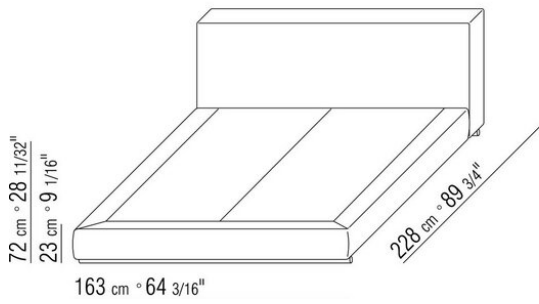

COD. 011ML1