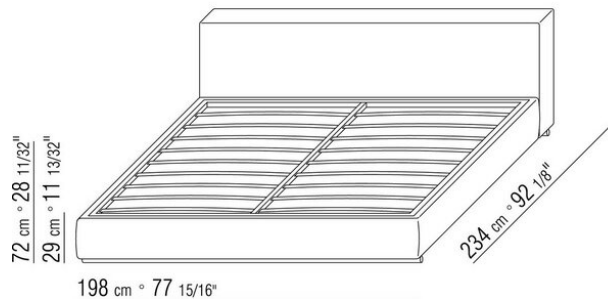

Base with platform fitted with wooden slats, adjustable at different heights: 1° - 4,5cm, 2° - 7,3cm, 3° - 9,5cm, 4° - 12,6cm. If you use your own platform, please verify in advance its position inside the bedframe, according to the drawing

COD. 011MM5

TECHNICAL DRAWINGS | GROUNDPIECE SLIM

COD. 011MM6

COD. 011MM8

COD. 011MN1

COD. 011MN2

COD. 011MN3

COD. 011MN5