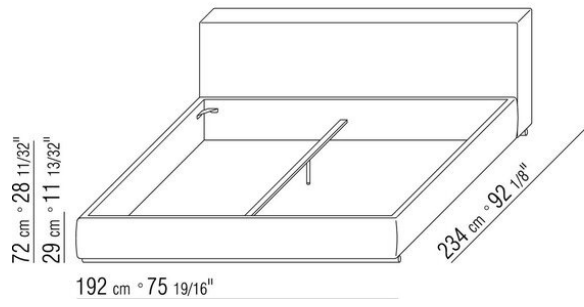

Base with platform fitted with wooden slats, adjustable at different heights: 1° - 4,5cm, 2° - 7,3cm, 3° - 9,5cm, 4° - 12,6cm. If you use your own platform, please verify in advance its position inside the bedframe, according to the drawing

COD. 011MN6

COD. 011MN8

TECHNICAL DRAWINGS | GROUNDPIECE SLIM

COD. 011MVA

COD. 011MVC

COD. 011MVE