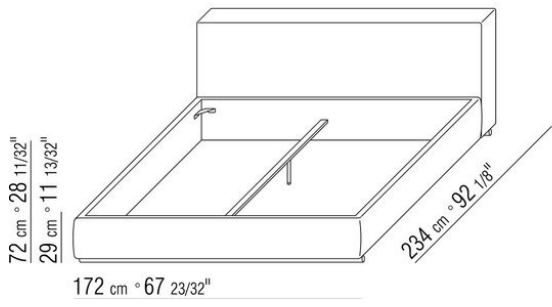

Base with platform fitted with wooden slats, adjustable at different heights: 1° - 4,5cm, 2° - 7,3cm, 3° - 9,5cm, 4° - 12,6cm. If you use your own platform, please verify in advance its position inside the bedframe, according to the drawing

COD. 011MN6

COD. 011MN8

TECHNICAL DRAWINGS | GROUNDPIECE SLIM

COD. 011MVA

COD. 011MVC

COD. 011MVE