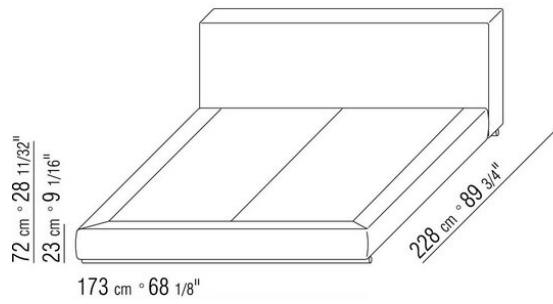

COD. 011ML2