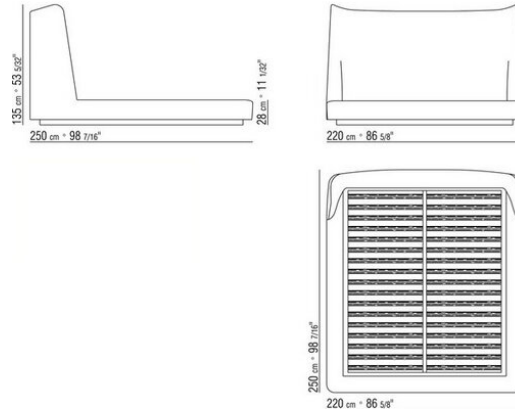

COD. 01L799