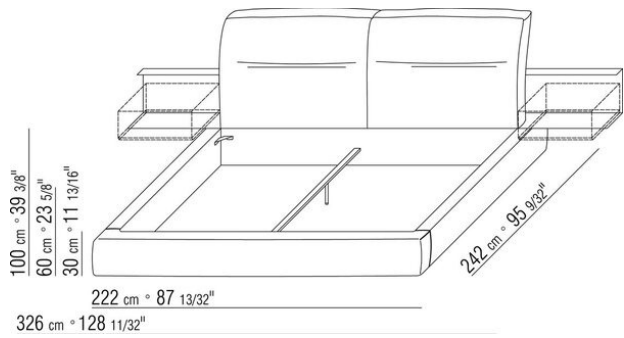

COD. 0243YE