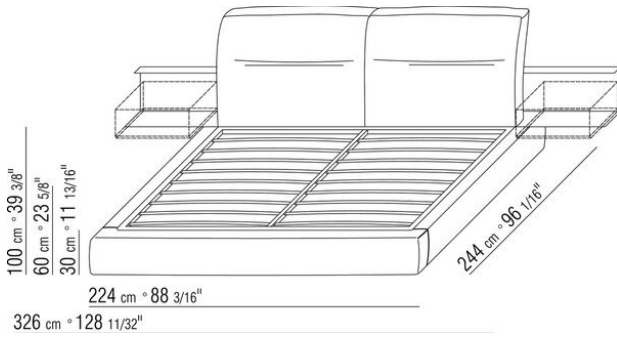

COD. 0243Q5