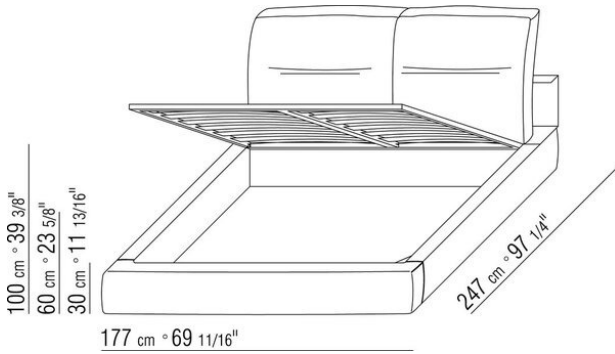

COD. 0243N6