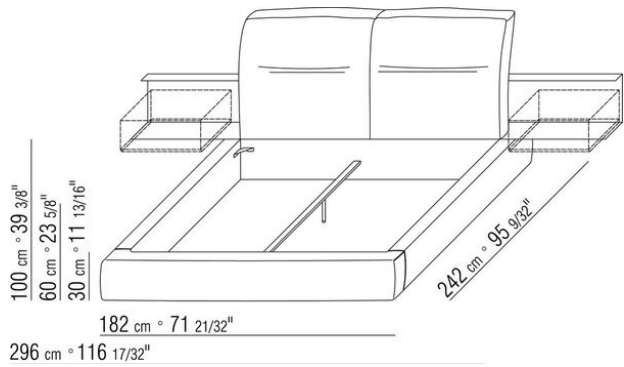

COD. 0243YA