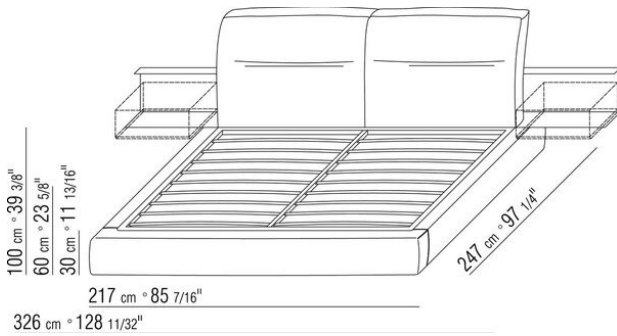

COD. 0243Q8