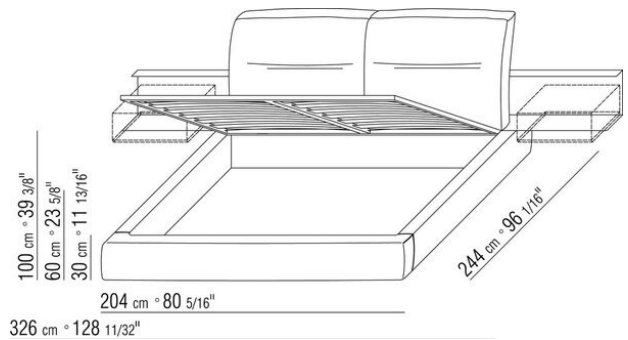

COD. 0243R3