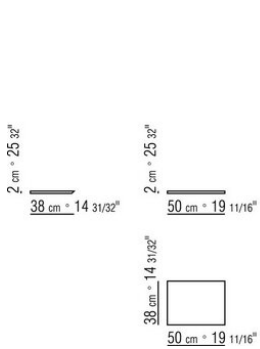

COD. 024370