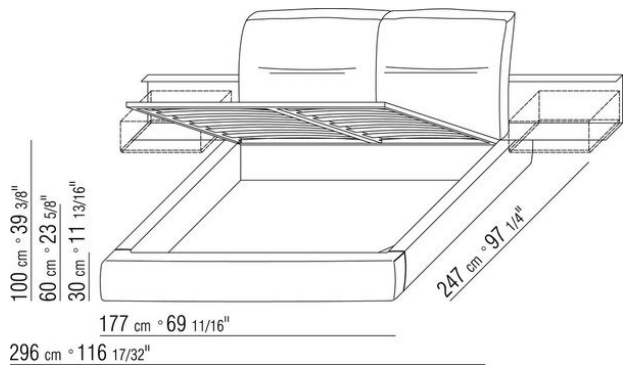

COD. 0243R6