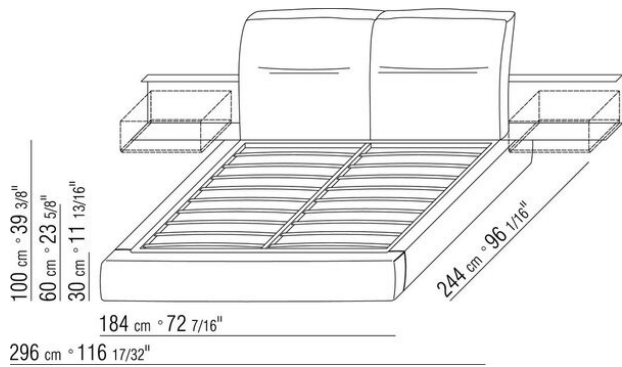

COD. 0243Q1