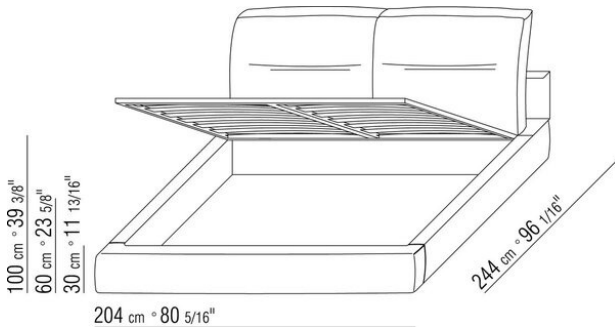

COD. 0243N3