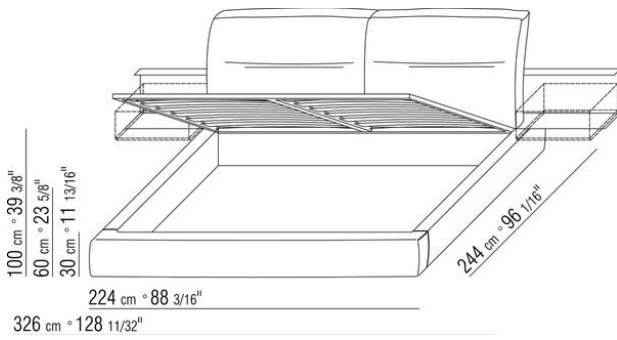

COD. 0243R5