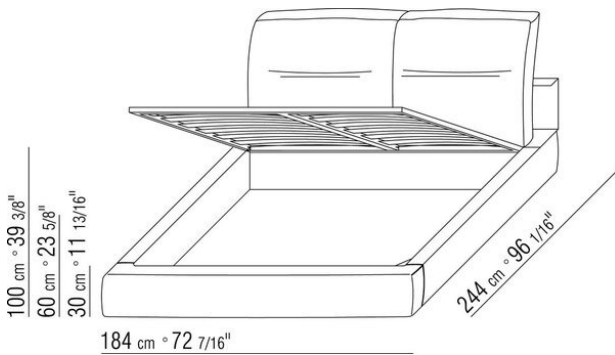

COD. 0243N1