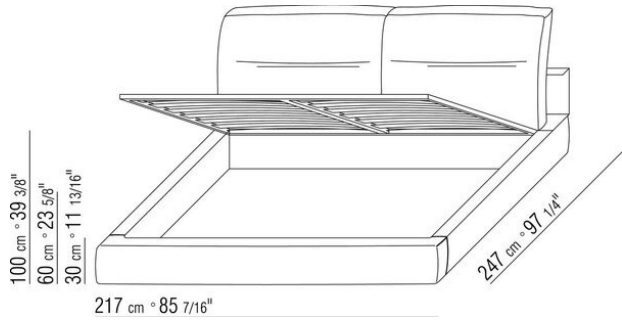

COD. 0243N8