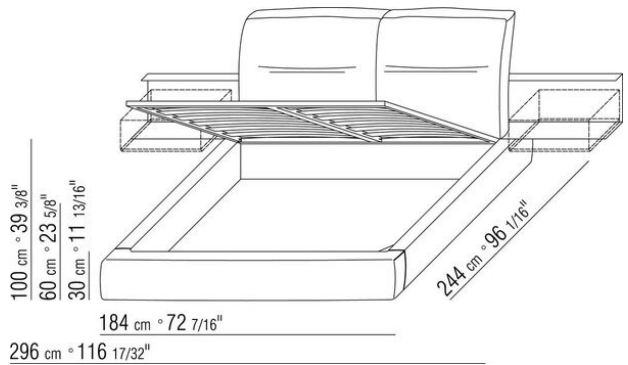

COD. 0243R1