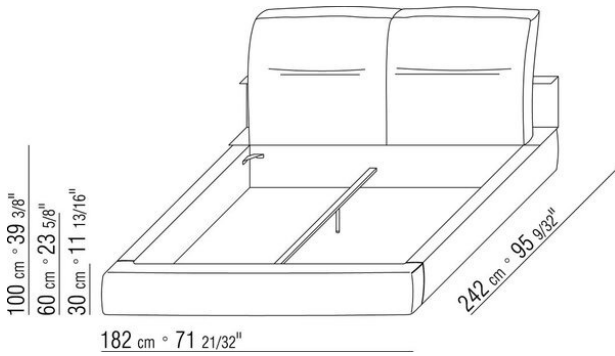

COD. 0243VA