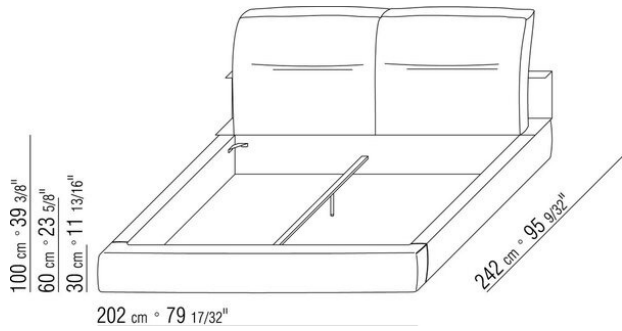

COD. 0243VC