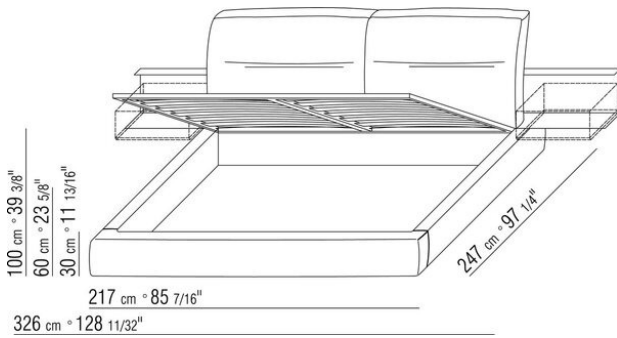

COD. 0243R8