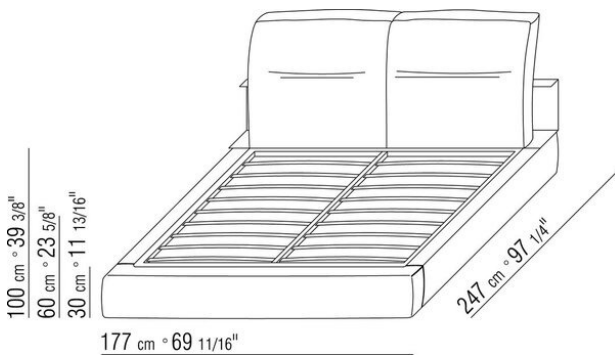

COD. 0243M6