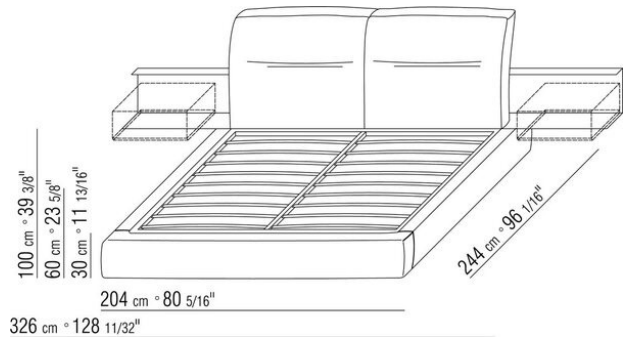

COD. 0243Q3