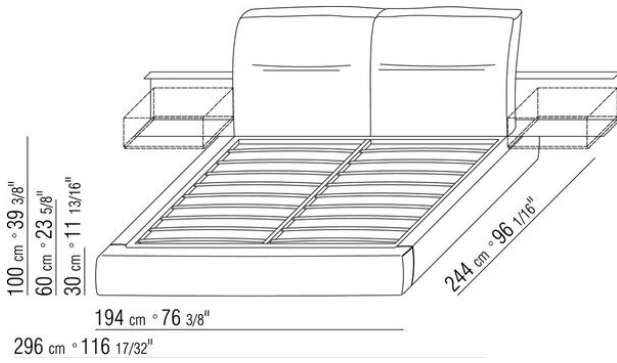

COD. 0243Q2