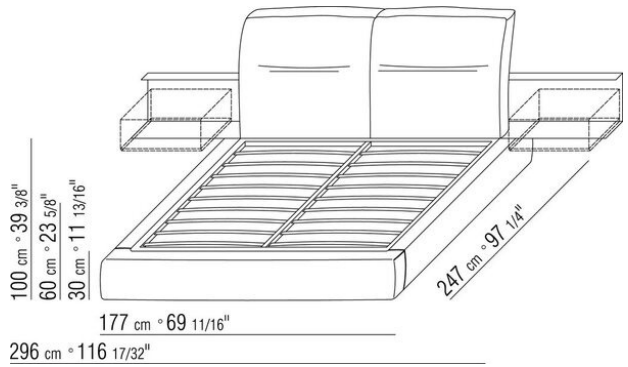

COD. 0243Q6