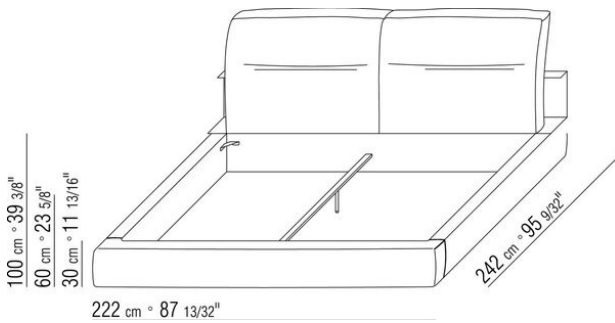

COD. 0243VE