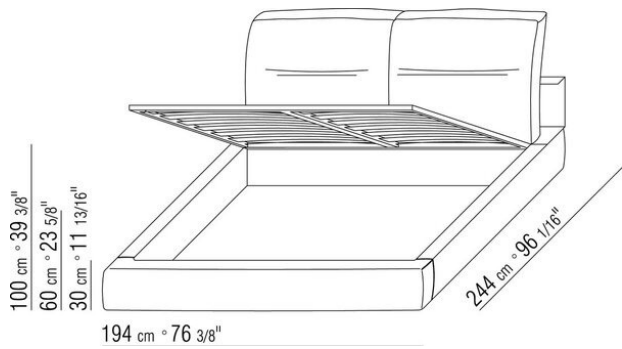

COD. 0243N2