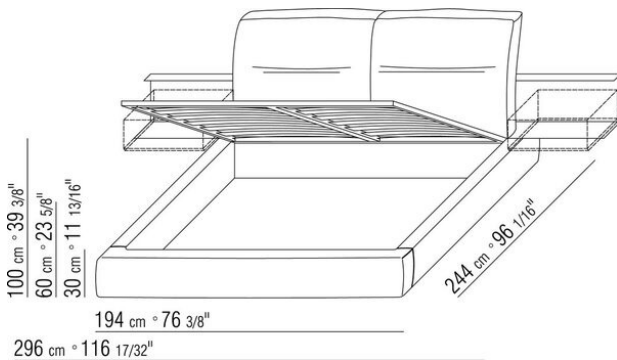

COD. 0243R2