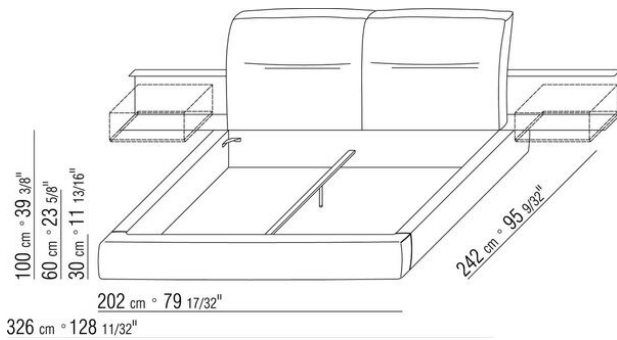

COD. 0243YC