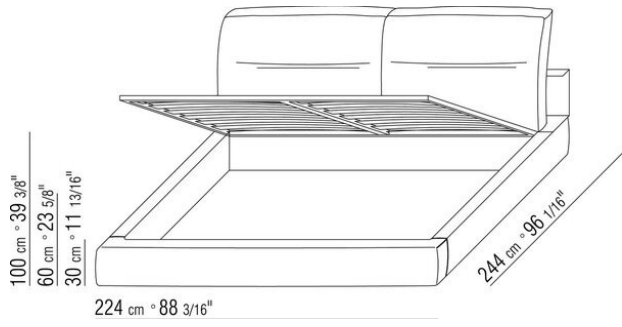

COD. 0243N5