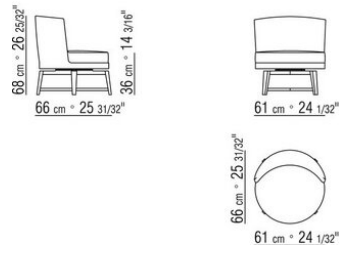

Swivel movement only for art. 14W81 / 14W83 / 14WC1 / 14WD1

Upholstery not removable fabric or leather covers. The possibility to use a fabric has to be checked in advance with Flexform

COD. 014WB1

COD. 014WC1