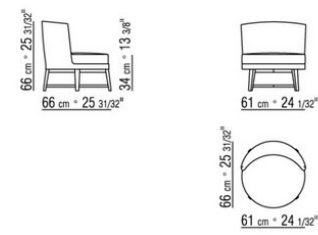

COD. 014WB1

COD. 014WC1

COD. 014W83