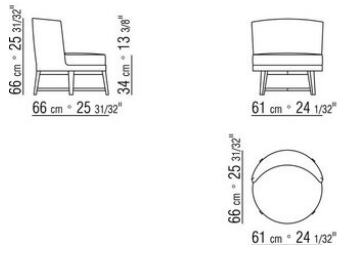

COD. 014WD1

COD. 014WB1