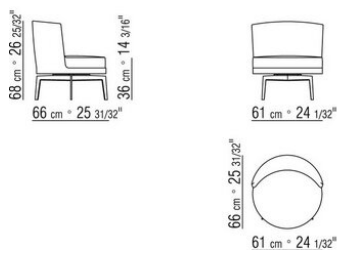

COD. 014W81