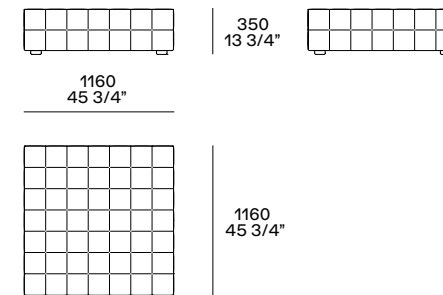

GANT

Design R&D Poliform, 2010

Struttura in legno e derivati. Seduta in poliuretano espanso a quote differenziate e prriverestimento in fibra di poliestere. Piedini in materiale plastico. Rivestimento non sfoderabile in tessuto o pelle, lavorazione capitonné.

Structure in wood and wood-by products. Seat in multi-density polyurethane foam and pre-cover in polyester fibre. Feet in plastic material. Non-removable cover in fabric and leather, capitonné manufacturing.