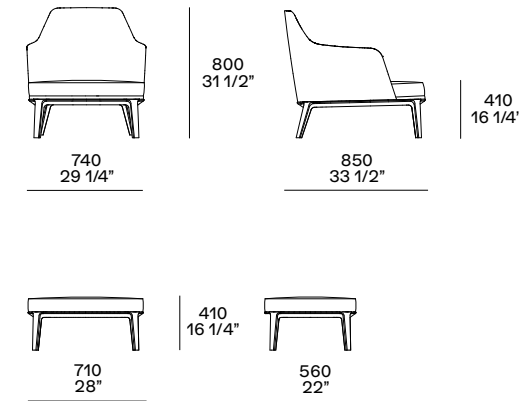

Design Emmanuel Gallina, 2018

Scocca e seduta in poliuretano flessibile stampato con parti in poliuretano flessibile a quote differenziate. Prerivestimento in fibra di poliestere, piuma e tela cotone. Rivestimento in tessuto sfoderabile o in pelle non sfoderabile. Bordura gros-grain solo per rivestimento in tessuto Sendai. Possibilità di rivestimento diverso tra interno ed esterno della scocca con rivestimento sfoderabile ma non lavabile. Basamento e gambe in massello, finitura rovere spessart o olmo nero. Pouf Jane con seduta in poliuretano flessibile a quote differenziate, prerivestimento in fibra di poliestere. Rivestimento in tessuto sfoderabile o in pelle non sfoderabile. Basamento e gambe in massello, finitura rovere spessart o olmo nero.

Body and seat in flexible moulded polyurethane with parts in multi-density flexible polyurethane. Pre-cover in polyester fibre, feather and cotton cloth. Cover in removable fabric or in non-removable leather. Grosgrain border available only for cover in fabric Sendai. The inner and outer cover of the body can be in two different materials, the cover is removable but not washable. Base and legs in solid wood finish spessart oak or black elm. Jane pouf with seat in multi-density flexible polyurethane, pre-cover in polyester fibre. Cover in removable fabric or in non-removable leather. Base and legs in solid wood finish spessart oak or black elm.