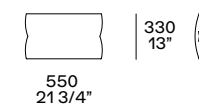

Basamento metallo Metal base

cuscino salvareni per divano
kidneyrest cushion for sofa