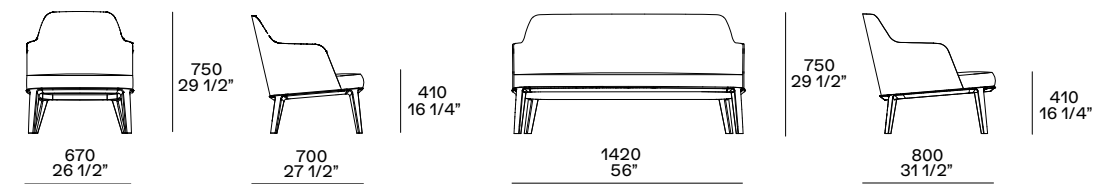

Basamento essenza Wooden base