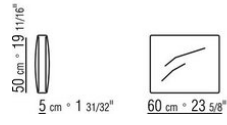

COD. 013R99

COD. 013R97