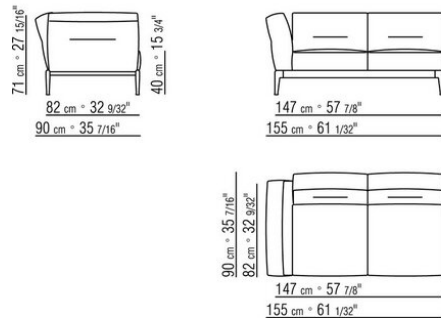

COD. 0236B3