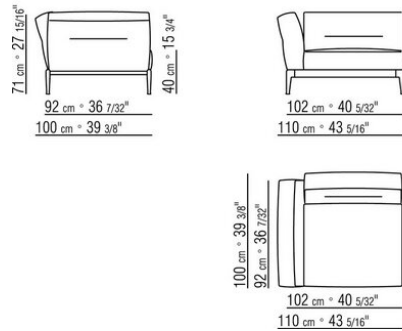

COD. 023663