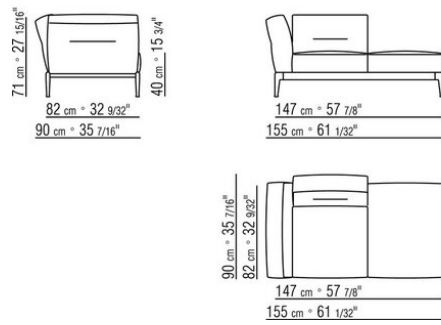

COD. 0236C1