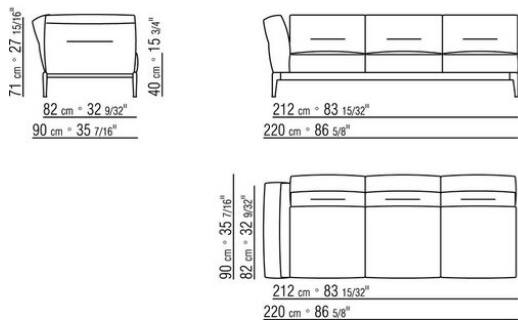

COD. 0236B5