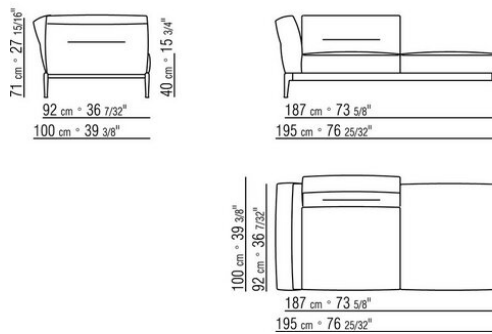

Backrest cushions in sterilized goose down (Assopiuma certified, gold label), on

request, with upcharge.

An optional 57x48cm cushion is recommended for each 100cm-deep seat

Feet in cast aluminum with satin, chrome, black chrome, burnished, glossy anthracite finish. Rests on pads made of thermoplastic material

Upholstery is removable in both the fabric and leather versions

Attention: elements of different (90cm and 100cm) depths cannot be combined

The overall dimensions of the armrest and backrest are indicative

COD. 023611

COD. 023613

COD. 023615

COD. 023617

COD. 023621

COD. 023623

COD. 023625

COD. 023627

COD. 023631

COD. 023633

COD. 023650

COD. 023651

COD. 023699

0236XA

N.1 COD.023617 - END UNIT L CM.280 x100
N.1 COD.023627 - LONG CORNER L CM.280 x100
N.8 COD.023699 - CUSHION CM.57 x48

0236XB