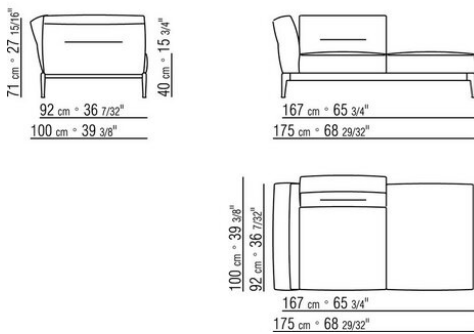

Backrest cushions in sterilized goose down (Assopiuma certified, gold label), on

request, with upcharge.

An optional 57x48cm cushion is recommended for each 100cm-deep seat

Feet in cast aluminum with satin, chrome, black chrome, burnished, glossy anthracite finish. Rests on pads made of thermoplastic material

Upholstery is removable in both the fabric and leather versions

Attention: elements of different (90cm and 100cm) depths cannot be combined

The overall dimensions of the armrest and backrest are indicative

COD. 023611

COD. 023613

COD. 023615

COD. 023617

COD. 023621

COD. 023623

COD. 023625

COD. 023627

COD. 023631

COD. 023633

COD. 023650

COD. 023651

COD. 023699

0236XA

N.1 COD.023617 - END UNIT L CM.280 x100
N.1 COD.023627 - LONG CORNER L CM.280 x100
N.8 COD.023699 - CUSHION CM.57 x48

0236XB