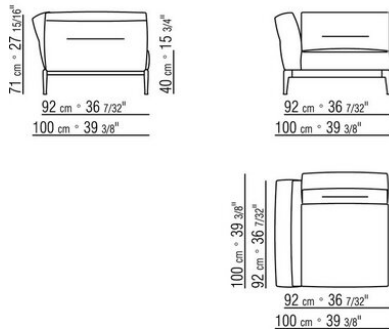

COD. 023661