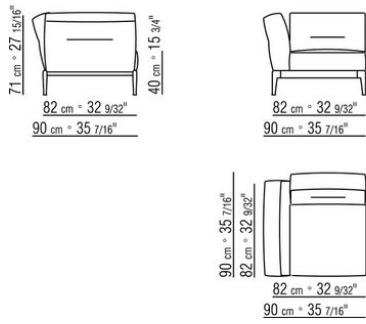

COD. 0236B1