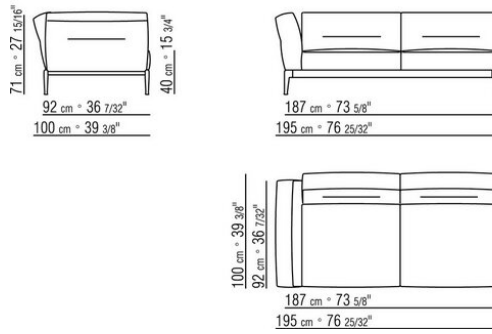

COD. 023613