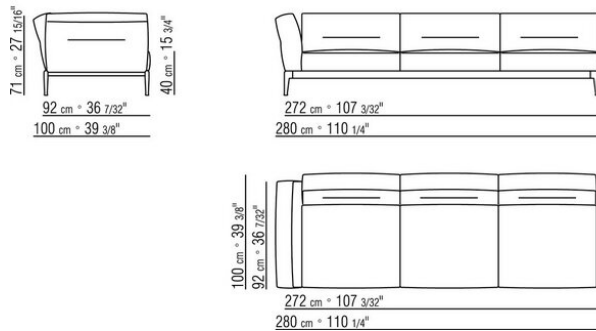

COD. 023617