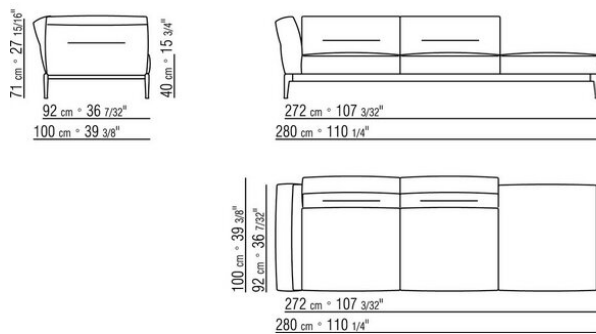

Upholstery is removable in both the fabric and leather versions

Attention: elements of different (90cm and 100cm) depths cannot be combined

The overall dimensions of the armrest and backrest are indicative

COD. 023631

COD. 023633

COD. 023650

COD. 023651

COD. 023699

0236XA

N.1 COD.023617 - END UNIT L CM.280 x100
N.1 COD.023627 - LONG CORNER L CM.280 x100
N.8 COD.023699 - CUSHION CM.57 x48

0236XB