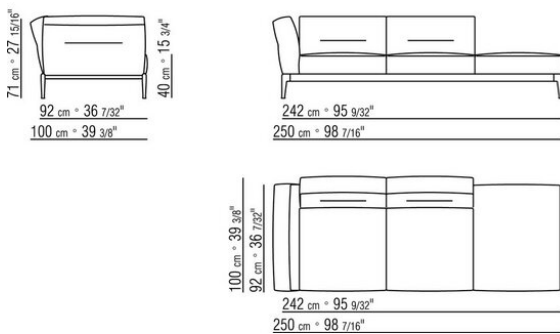

COD. 023625