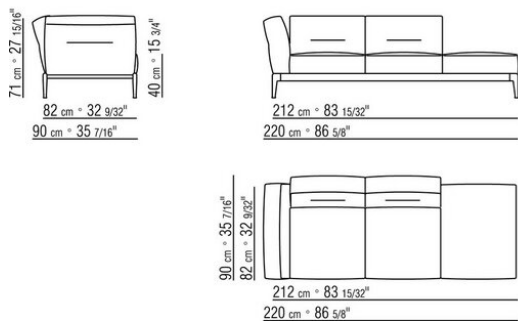

COD. 0236C3