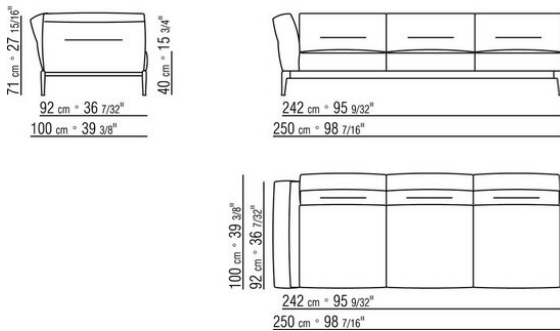

COD. 023615