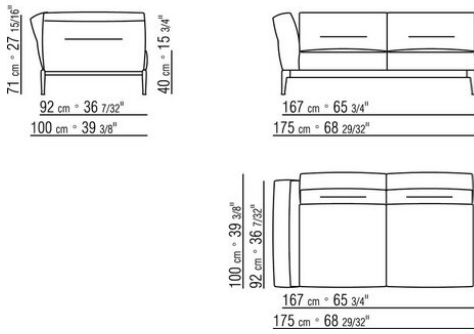

COD. 023611