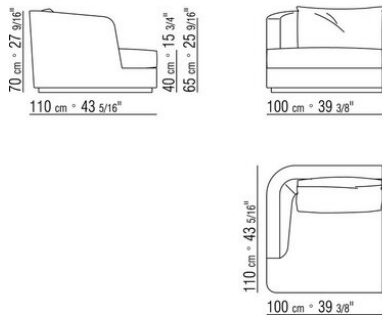

COD. 01L313