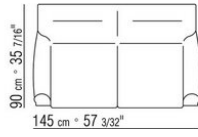

Upon request, it is also available with front feet in solid beech

**Upholstery** is removable in both the fabric and leather versions

COD. 010912

COD. 010913