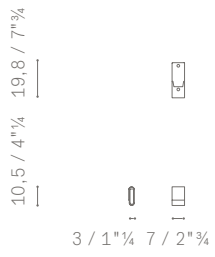

5561440

5561441

5561442 Monochrome

5561442 Bicolor

5561443

5561444

5561445

5561446

5561447

5561448