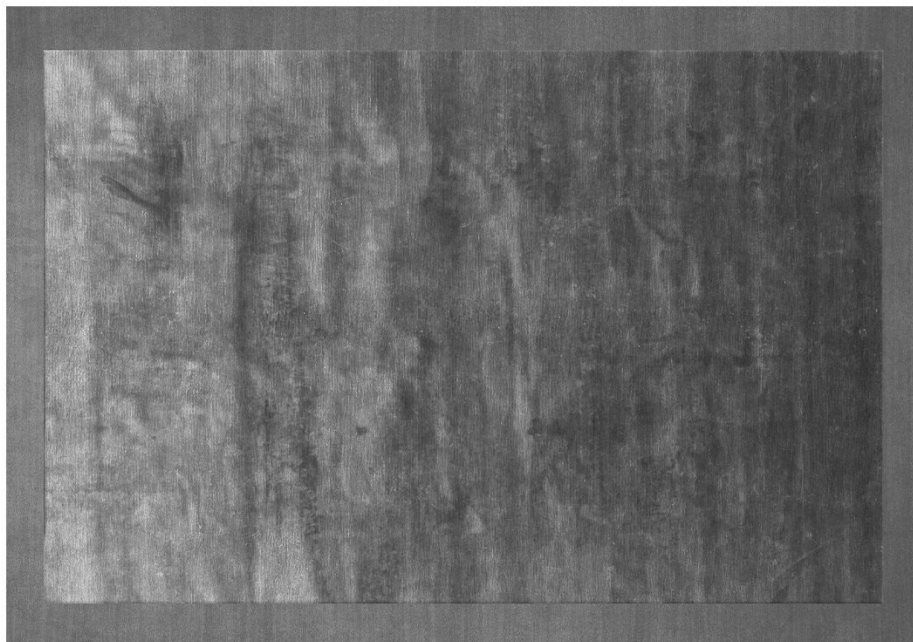

## DESCRIPTION

Hand made carpet (Hand Loom technique). Cotton weave, bamboo silk fur - 8 cm edge with shaved wool fur. Size in cm: 170 x 240 , 230 x 300 , 300 x 300 , 300 x 400 , 230 x 400 oval

## TECHNICAL DESCRIPTION

Frame grey