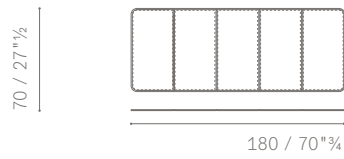

5561460

5561461

5561462

5561463

5561464