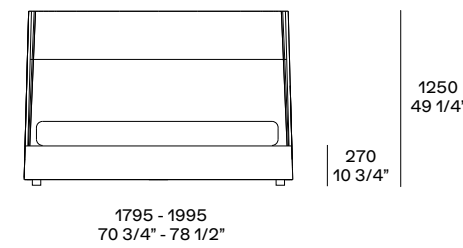

Predisposto per materassi:
l 1600-1800 x p 2000-2100

Tipologia di rete:

- rete fissa a doghe flessibili
- reti anatomiche con movimento manuale
- rete ribaltabile con pistone per base con contenitore

Bed with padded headboard in moulded flexible polyurethane foam with metal frame, pre-covering in polyester wadding. Removable fabric or leather covering. Padded bed frame in wood and derivatives, padding in multi-density polyurethane foam, pre-covering in polyester wadding. Removable fabric or leather covering. Normal stitching or piping in the colours as per sample book (except leather and velvet covering). Optional pair of roll cushions with removable fabric or leather covering.

For mattresses:
w 63"-70 3/4" x d 78 3/4"-82 3/4"

Bedstead type:

- fixed with flexible slats
- anatomic with manual movement
- lifting bedstead with piston for bed frame with container

cuciture testata versione in pelle
headboard stitching leather version