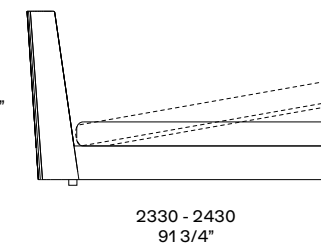

Predisposto per materassi:
l 1600-1800 x p 2000-2100

Tipologia di rete:

- rete fissa a doghe flessibili
- reti anatomiche con movimento manuale
- rete ribaltabile con pistone per base con contenitore

Bed with padded headboard in moulded flexible polyurethane foam with metal frame, pre-covering in polyester wadding. Removable fabric or leather covering. Padded bed frame in wood and derivatives, padding in multi-density polyurethane foam, pre-covering in polyester wadding. Removable fabric or leather covering. Normal stitching or piping in the colours as per sample book (except leather and velvet covering). Optional pair of roll cushions with removable fabric or leather covering.

For mattresses:
w 63"-70 3/4" x d 78 3/4"-82 3/4"

Bedstead type:

- fixed with flexible slats
- anatomic with manual movement
- lifting bedstead with piston for bed frame with container

cuciture testata versione in pelle
headboard stitching leather version