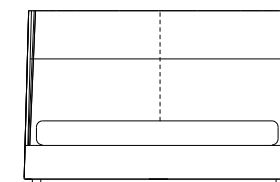

Predisposto per materassi:
l 1600-1800 x p 2000-2100

Tipologia di rete:

- rete fissa a doghe flessibili
- reti anatomiche con movimento manuale
- rete ribaltabile con pistone per base con contenitore

Bed with padded headboard in moulded flexible polyurethane foam with metal frame, pre-covering in polyester wadding. Removable fabric or leather covering. Padded bed frame in wood and derivatives, padding in multi-density polyurethane foam, pre-covering in polyester wadding. Removable fabric or leather covering. Normal stitching or piping in the colours as per sample book (except leather and velvet covering). Optional pair of roll cushions with removable fabric or leather covering.

For mattresses:
w 63"-70 3/4" x d 78 3/4"-82 3/4"

Bedstead type:

- fixed with flexible slats
- anatomic with manual movement
- lifting bedstead with piston for bed frame with container

cuciture testata versione in pelle
headboard stitching leather version