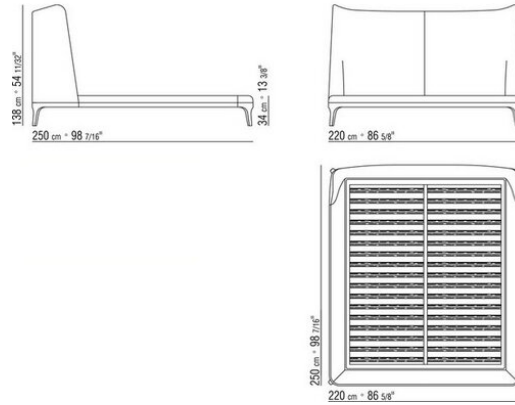

Rests on tips made of thermoplastic material

Platform in metal with wood slats

Upholstery is non-removable in both the fabric and leather versions

Upholstery piping with fabric covers the piping comes in gros grain, available in all the colors on the sample board. With leather covers the piping comes always in the same leather

N.b.: the slatted bed bases come in 2 pieces

COD. 011840

COD. 011841

COD. 011842