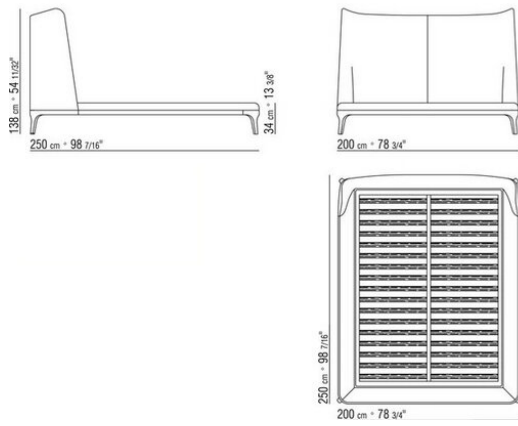

Rests on tips made of thermoplastic material

Platform in metal with wood slats

Upholstery is non-removable in both the fabric and leather versions

Upholstery piping with fabric covers the piping comes in gros grain, available in all the colors on the sample board. With leather covers the piping comes always in the same leather

N.b.: the slatted bed bases come in 2 pieces

COD. 011840

COD. 011841

COD. 011842