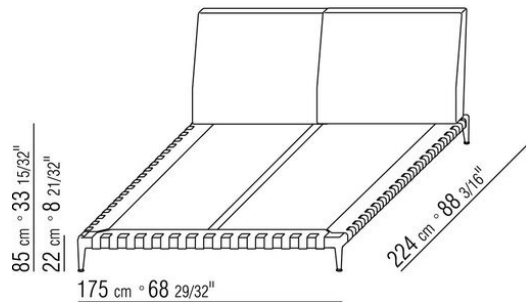

COD. 0271M2