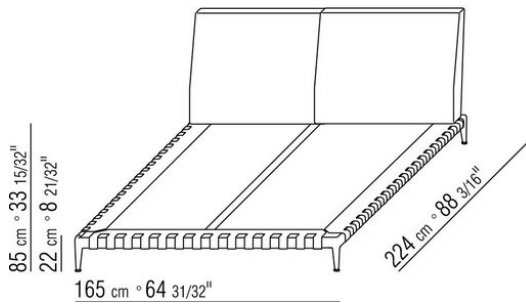

COD. 0271M1