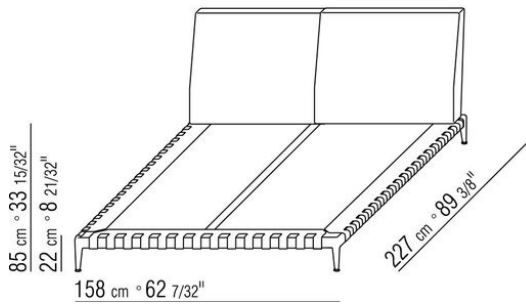

COD. 0271M6