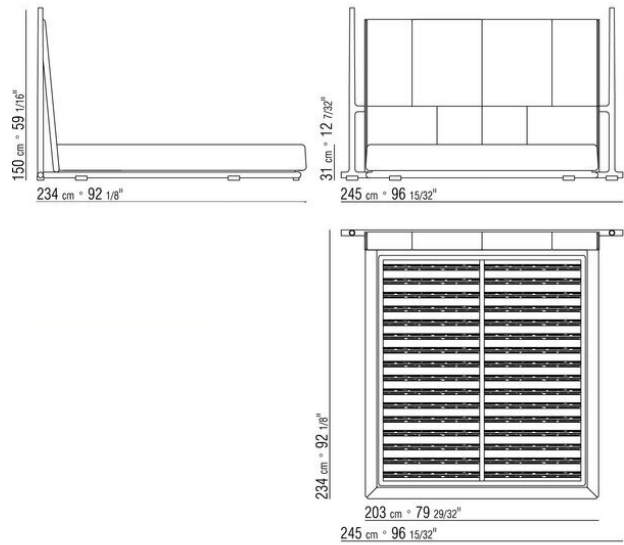

Bedframe upholstery is removable in both the fabric and leather versions

Attention: the slatted bed bases come in 2 pieces

COD. 01LBL1

COD. 01LBL3

COD. 01LBL5