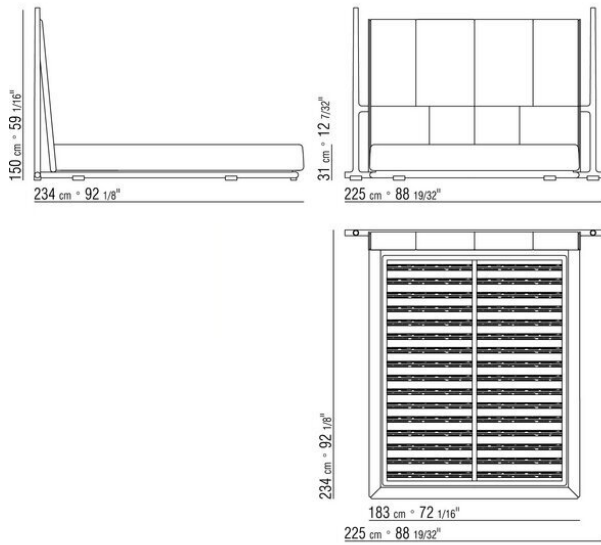

Bedframe upholstery is removable in both the fabric and leather versions

Attention: the slatted bed bases come in 2 pieces

COD. 01LBL1

COD. 01LBL3

COD. 01LBL5