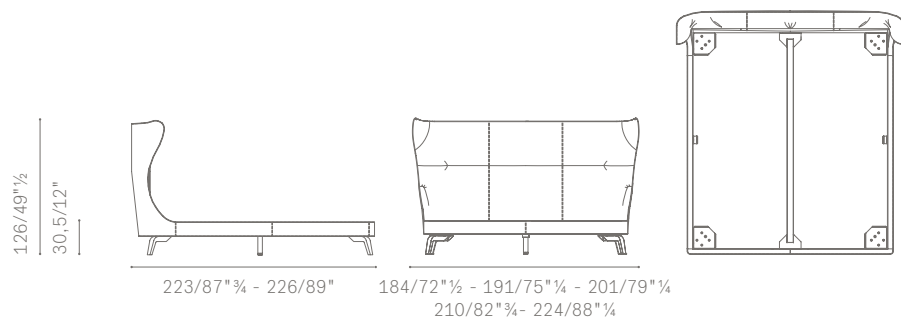

**Other details.** The headboard upholstery is available in folding version or in the smooth surface option, realized by means of a side stitching system.

**Rear headboard.** Available upholstered in:

- Fabric (Poltrona Frau Jacquard fabric)
- Saddle Extra (matching the bedframe upholstery).

**Mattress length** (except for the "Queen-size" and "King-size" versions).

- 200 cm

**Please note.** Bedstead Bases and Mattresses are shown and priced separately, please consult the dedicated section.

**DIMENSIONI DISPONIBILI**

↓ Misure Letto	↓ Misure Materasso
cm 191×223 / 75"¼x87"¾	cm 160×200 / 63"×78"¾
cm 201×223 / 79"¼x87"¾	cm 170×200 / 67"¼x78"¾
cm 210×223 / 82"¾x87"¾	cm 180×200 / 70"¾x78"¾
cm 184×226 / 72½x89"	cm 153×203 / 60"¼x80" (Queen-size)
cm 224×226 / 88"¼x89"	cm 193×203 / 76"×80" (King-size)