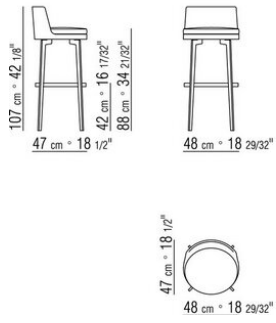

Swivel movement only for art. 14W81 / 14W83 / 14WC1 / 14WD1

Upholstery not removable fabric or leather covers. The possibility to use a fabric has to be checked in advance with Flexform

COD. 014WA3

COD. 014WA4