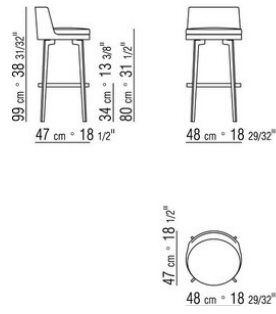

Swivel movement only for art. 14W81 / 14W83 / 14WC1 / 14WD1

Upholstery not removable fabric or leather covers. The possibility to use a fabric has to be checked in advance with Flexform

COD. 014WA3

COD. 014WA4