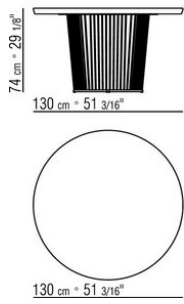

COD. 029180