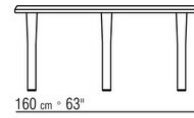

Internal metal supports

Feet in metal with satin, chrome, burnished, black chrome or glossy anthracite finish. Feet rest on tips made of thermoplastic material

COD. 02B280

COD. 02B282

COD. 02B283

COD. 02B284