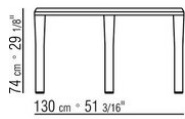

Internal metal supports

Feet in metal with satin, chrome, burnished, black chrome or glossy anthracite finish. Feet rest on tips made of thermoplastic material

COD. 02B280

COD. 02B282

COD. 02B283

COD. 02B284