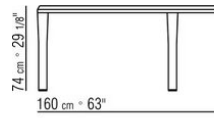

Internal metal supports

Feet in metal with satin, chrome, burnished, black chrome or glossy anthracite finish. Feet rest on tips made of thermoplastic material

COD. 02B280

COD. 02B282

COD. 02B283

COD. 02B284