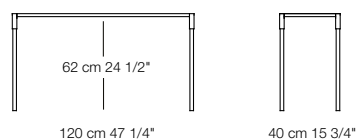

Match

design Bernhardt&Vella 2015

Tavolini Small tables

TOP 37 gross weight 0,05
STRUCTURE 0,25

TOP 37 gross weight 0,06
STRUCTURE 0,3

Console

TOP 37 gross weight 0,05
STRUCTURE 17,5 gross weight 0,51

Tavoli Tables

Match

design Bernhardt&Vella 2015

Moduli per base libreria
Elements for bookcase base

Moduli in aggiunta per libreria
Adding elements for bookcase

A

B

C

D

Composizioni libreria
Bookcase compositions

All dimensions are expressed in centimeters and inch
File CAD 2D-3D available on www.arflex.com

For more information on product visit www.arflex.com, or contact us at : info@arflex.it