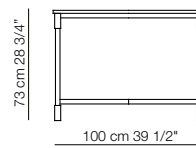

Match

design Bernhardt&Vella 2015

Tavolini Small tables

TOP 37 gross weight 0,05
STRUCTURE 0,25

TOP 37 gross weight 0,06
STRUCTURE 0,3

Console

TOP 37 gross weight 0,05
STRUCTURE 17,5 gross weight 0,51

Tavoli Tables

Composizioni libreria
Bookcase compositions

All dimensions are expressed in centimeters and inch
File CAD 2D-3D available on www.arflex.com

For more information on product visit www.arflex.com, or contact us at : info@arflex.it