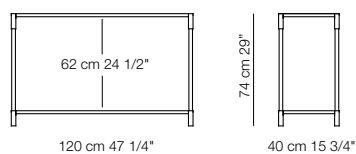

Match

design Bernhardt&Vella 2015

Moduli per base libreria
Elements for bookcase base