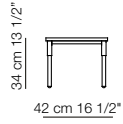

Match

design Bernhardt&Vella 2015

Tavolini Small tables

TOP 37 gross weight 0,05
STRUCTURE 0,25

TOP 37 gross weight 0,06
STRUCTURE 0,3

Console

TOP 37 gross weight 0,05
STRUCTURE 17,5 gross weight 0,51

Tavoli Tables

Composizioni libreria
Bookcase compositions

All dimensions are expressed in centimeters and inch
File CAD 2D-3D available on www.arflex.com

For more information on product visit www.arflex.com, or contact us at : info@arflex.it