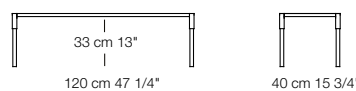

Match

design Bernhardt&Vella 2015

Tavolini Small tables

TOP 37 gross weight 0,05
STRUCTURE 0,25

TOP 37 gross weight 0,06
STRUCTURE 0,3

Console

TOP 37 gross weight 0,05
STRUCTURE 17,5 gross weight 0,51

Tavoli Tables

Match

design Bernhardt&Vella 2015

Moduli per base libreria
Elements for bookcase base

Moduli in aggiunta per libreria
Adding elements for bookcase

A

B

C

D

Composizioni libreria
Bookcase compositions

All dimensions are expressed in centimeters and inch
File CAD 2D-3D available on www.arflex.com

For more information on product visit www.arflex.com, or contact us at : info@arflex.it