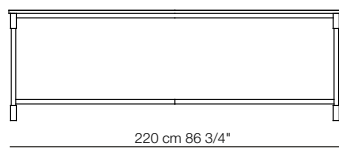

Match

design Bernhardt&Vella 2015

Tavolini Small tables

TOP 37 gross weight 0,05
STRUCTURE 0,25

TOP 37 gross weight 0,06
STRUCTURE 0,3

Console

TOP 37 gross weight 0,05
STRUCTURE 17,5 gross weight 0,51

Tavoli Tables

Composizioni libreria
Bookcase compositions

All dimensions are expressed in centimeters and inch
File CAD 2D-3D available on www.arflex.com

For more information on product visit www.arflex.com, or contact us at : info@arflex.it