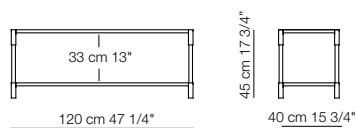

Match

design Bernhardt&Vella 2015

Moduli per base libreria
Elements for bookcase base