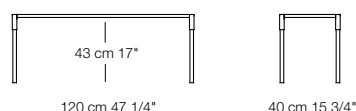

Match

design Bernhardt&Vella 2015

Tavolini Small tables

TOP 37 gross weight 0,05
STRUCTURE 0,25

TOP 37 gross weight 0,06
STRUCTURE 0,3

Console

TOP 37 gross weight 0,05
STRUCTURE 17,5 gross weight 0,51

Tavoli Tables

Match

design Bernhardt&Vella 2015

Moduli per base libreria
Elements for bookcase base

Moduli in aggiunta per libreria
Adding elements for bookcase

A

B

C

D

Composizioni libreria
Bookcase compositions

All dimensions are expressed in centimeters and inch
File CAD 2D-3D available on www.arflex.com

For more information on product visit www.arflex.com, or contact us at : info@arflex.it