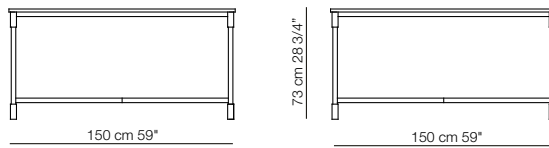

Match

design Bernhardt&Vella 2015

Tavolini Small tables

TOP 37 gross weight 0,05
STRUCTURE 0,25

TOP 37 gross weight 0,06
STRUCTURE 0,3

Console

TOP 37 gross weight 0,05
STRUCTURE 17,5 gross weight 0,51

Tavoli Tables

Composizioni libreria
Bookcase compositions

All dimensions are expressed in centimeters and inch
File CAD 2D-3D available on www.arflex.com

For more information on product visit www.arflex.com, or contact us at : info@arflex.it