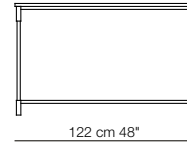

Match

design Bernhardt&Vella 2015

Tavolini Small tables

TOP 37 gross weight 0,05
STRUCTURE 0,25

TOP 37 gross weight 0,06
STRUCTURE 0,3

Console

TOP 37 gross weight 0,05
STRUCTURE 17,5 gross weight 0,51

Tavoli Tables

Composizioni libreria
Bookcase compositions

All dimensions are expressed in centimeters and inch
File CAD 2D-3D available on www.arflex.com

For more information on product visit www.arflex.com, or contact us at : info@arflex.it