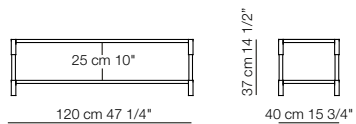

Match

design Bernhardt&Vella 2015

Moduli per base libreria
Elements for bookcase base