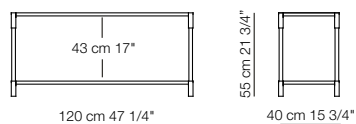

Match

design Bernhardt&Vella 2015

Moduli per base libreria
Elements for bookcase base