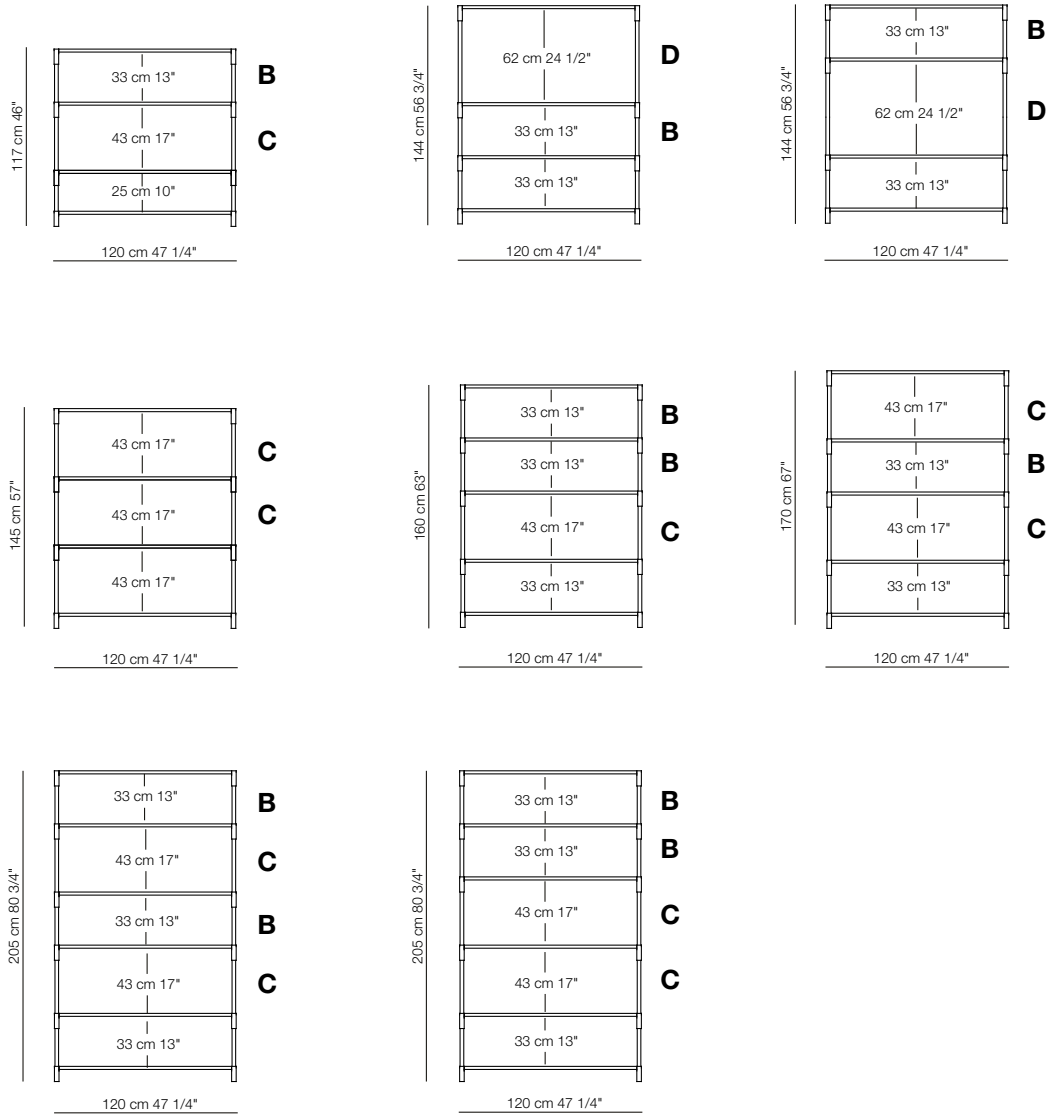

Composizioni libreria
Bookcase compositions

All dimensions are expressed in centimeters and inch
File CAD 2D-3D available on www.arflex.com

For more information on product visit www.arflex.com, or contact us at : info@arflex.it