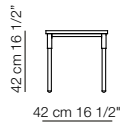

Match

design Bernhardt&Vella 2015

Tavolini Small tables

TOP 37 gross weight 0,05
STRUCTURE 0,25

TOP 37 gross weight 0,06
STRUCTURE 0,3

Console

TOP 37 gross weight 0,05
STRUCTURE 17,5 gross weight 0,51

Tavoli Tables

Composizioni libreria
Bookcase compositions

All dimensions are expressed in centimeters and inch
File CAD 2D-3D available on www.arflex.com

For more information on product visit www.arflex.com, or contact us at : info@arflex.it