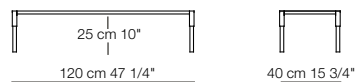

Moduli in aggiunta per libreria
Adding elements for bookcase