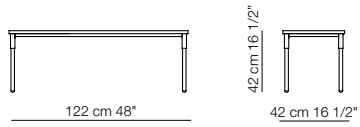

Match

design Bernhardt&Vella 2015

Tavolini Small tables

TOP 37 gross weight 0,05
STRUCTURE 0,25

TOP 37 gross weight 0,06
STRUCTURE 0,3

Console

TOP 37 gross weight 0,05
STRUCTURE 17,5 gross weight 0,51

Tavoli Tables

Composizioni libreria
Bookcase compositions

All dimensions are expressed in centimeters and inch
File CAD 2D-3D available on www.arflex.com

For more information on product visit www.arflex.com, or contact us at : info@arflex.it