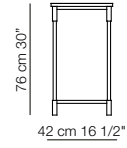

Match

design Bernhardt&Vella 2015

Tavolini Small tables

TOP 37 gross weight 0,05
STRUCTURE 0,25

TOP 37 gross weight 0,06
STRUCTURE 0,3

Console

TOP 37 gross weight 0,05
STRUCTURE 17,5 gross weight 0,51

Tavoli Tables

Composizioni libreria
Bookcase compositions

All dimensions are expressed in centimeters and inch
File CAD 2D-3D available on www.arflex.com

For more information on product visit www.arflex.com, or contact us at : info@arflex.it