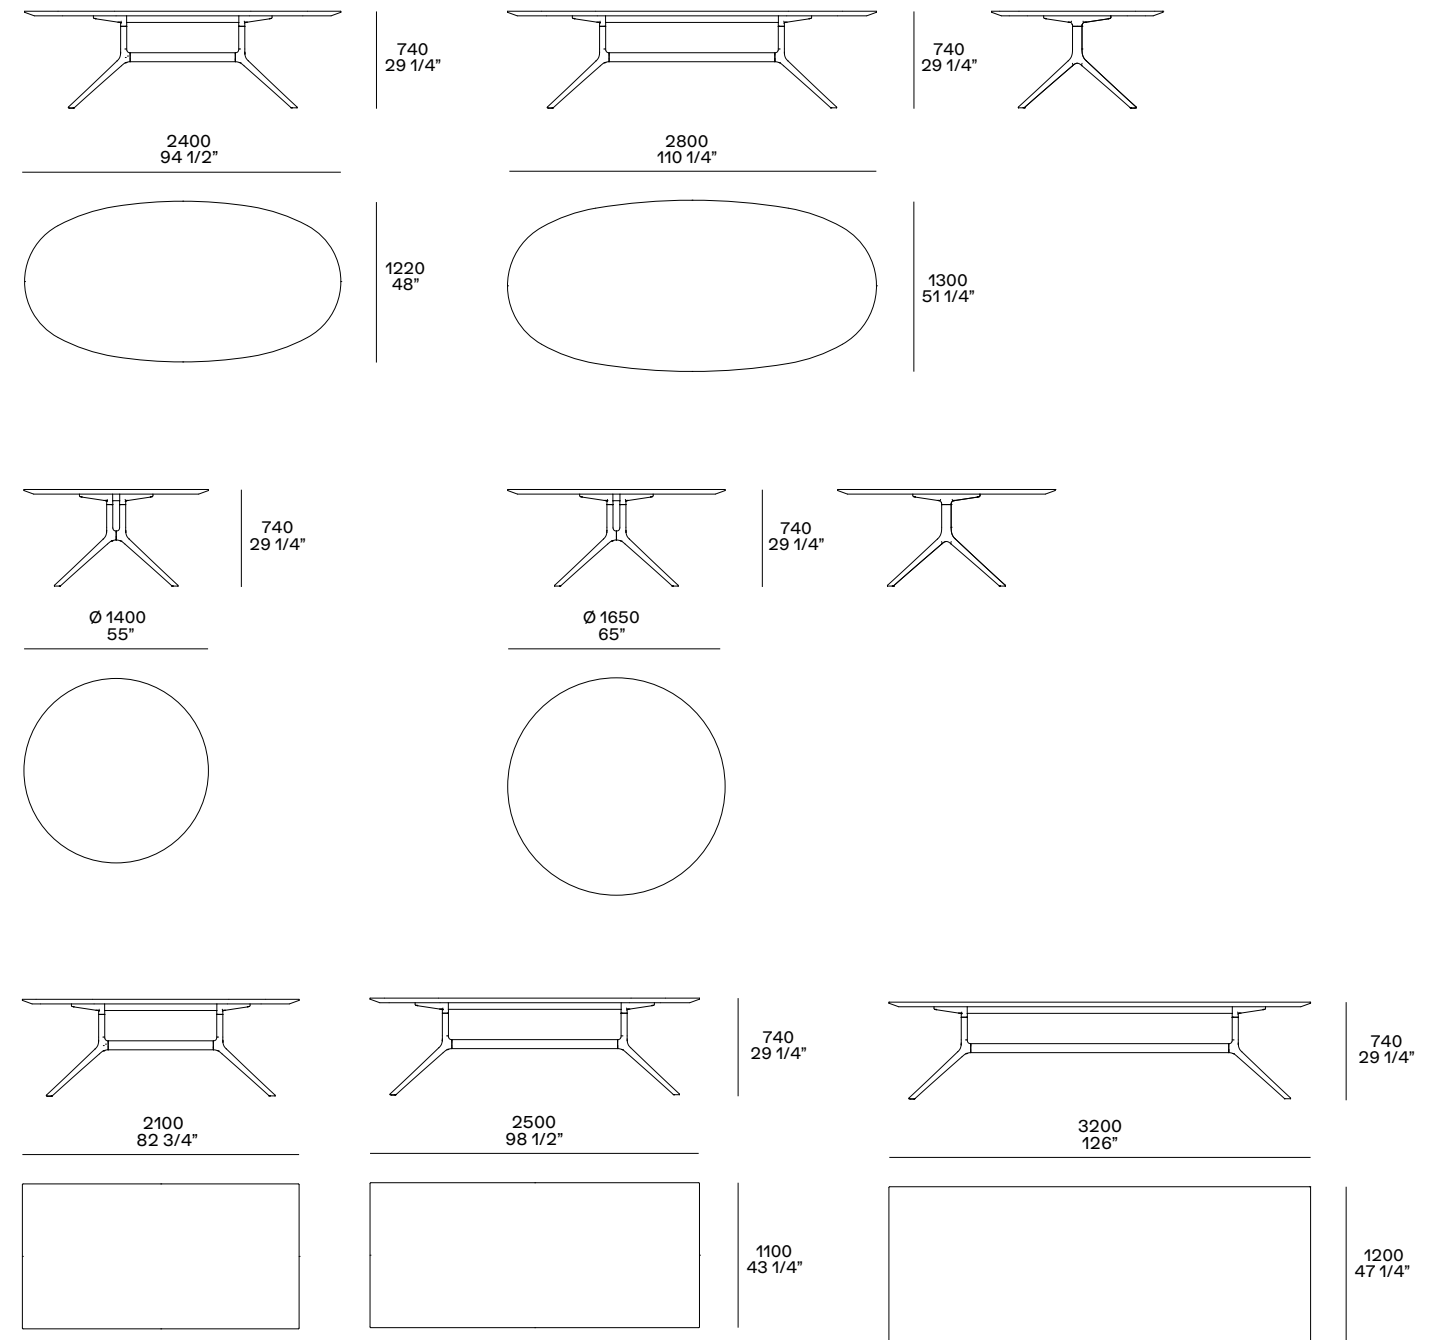

Jean-Marie Massaud reinterprets the light and elegant design of the Mondrian collection with the dining table. Three variants of the top, oval, rectangular or round, in wood, glass, or marble. The particular metal base is available in two colours.

This page: Mondrian table with top in fumé glass and mat brown nickel structure.

MONDRIAN

Design Jean-Marie Massaud, 2019

Struttura in fusione di alluminio verniciato brown nickel opaco o champagne opaco. Piano in olmo nero, noce gold, rovere spessart o cinque marmi levigati (escluso zecevo) e sei lucidi. Disponibile anche con piano in vetro fumé escluso Ø 1400 e rettangolare l 3200.

Structure in aluminium casting painted mat brown nickel or mat champagne. Top in black elm, gold walnut, spessart oak or five mat (except zecevo) and six glossy marbles. Available also with top in fumé glass except Ø 1400 and rectangular w 3200.