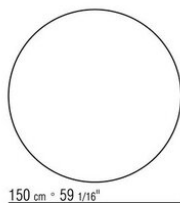

Art. "23880-23881-23882-23883-23884"
not available with marble

Tables with wood top h.73 cm, with marble top h.74 cm

COD. 023883

COD. 023884

COD. 023880

COD. 023881

COD. 023882

COD. 023885