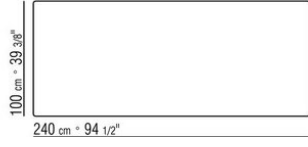

COD. 023886