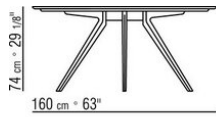

ZEFIRO *ANTONIO CITTERIO* **2017**

TABLES

ZEFIRO | ANTONIO CITTERIO | 2017

TABLE

Frame in metal with satin, chrome, burnished, black chrome, glossy anthracite, white 100 or black 900. Rests on tips made of thermoplastic material

Art. "23880-23881-23882-23883-23884"
not available with marble

Tables with wood top h.73 cm, with marble top h.74 cm

COD. 023883

COD. 023884

COD. 023880

COD. 023881

COD. 023882

COD. 023885