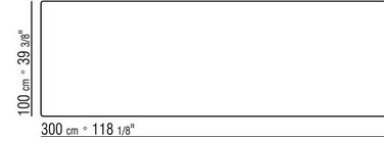

COD. 023887