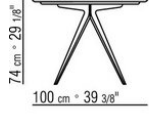

COD. 023888