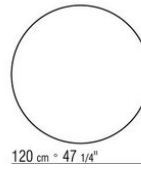

Art. "23880-23881-23882-23883-23884"
not available with marble

Tables with wood top h.73 cm, with marble top h.74 cm

COD. 023883

COD. 023884

COD. 023880

COD. 023881

COD. 023882

COD. 023885