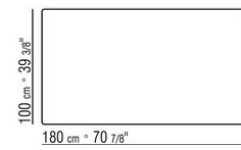

Art. "23880-23881-23882-23883-23884"
not available with marble

Tables with wood top h.73 cm, with marble top h.74 cm

COD. 023883

COD. 023884

COD. 023880

COD. 023881

COD. 023882

COD. 023885