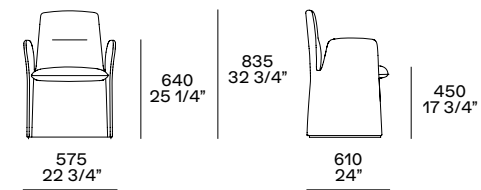

GUEST

Design Rodolfo Dordoni, 2014

Scocca in poliuretano flessibile stampato con telaio in metallo, prriverstimento in fibra di poliestere. Rivestimento non sfoderabile in tessuto o pelle. Cuscino seduta con rivestimento sfoderabile in tessuto o pelle. Ruote a scomparsa.

Body in flexible moulded polyurethane with metal frame, pre-cover in polyester fibre. Non-removable cover in fabric or leather. Seat cushion with removable cover in fabric or leather. Invisible wheels.