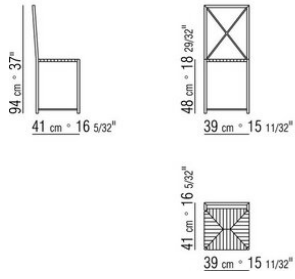

**Seat** in fibre cord or in hide leather: russian red 5008, olive 5006, black 5005, dark brown 5004, dark brown extra 5013, grey 5003, sand 5001, tobacco 5015

COD. 014501

COD. 014531