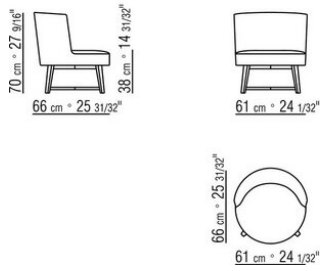

COD. 024622

COD. 024621