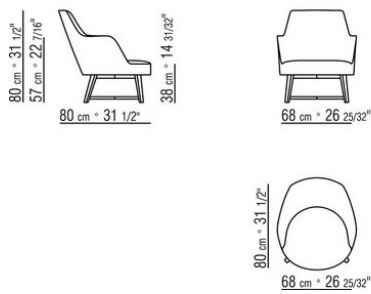

ashwood stained teak, stained ebony, stained wenge, stained walnut, stained brown

Upholstery is removable in both the fabric and leather versions

COD. 024621

COD. 024623

COD. 024622

COD. 024631

COD. 024633

COD. 024632