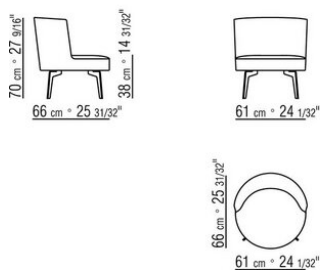

COD. 024621

COD. 024623