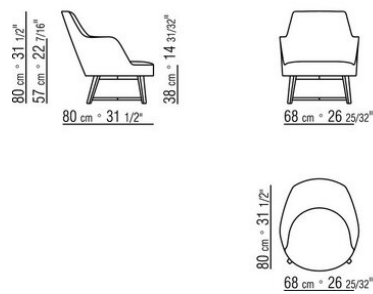

ashwood stained teak, stained ebony, stained wenge, stained walnut, stained brown

Upholstery is removable in both the fabric and leather versions

COD. 024621

COD. 024623

COD. 024622

COD. 024631

COD. 024633

COD. 024632