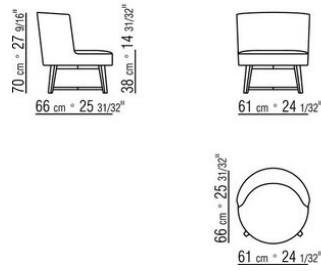

COD. 024623