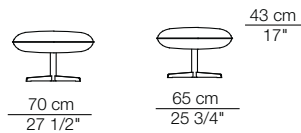

Pouf con basamento a razze (non girevole)
Pouf with spoke base (not swivel)