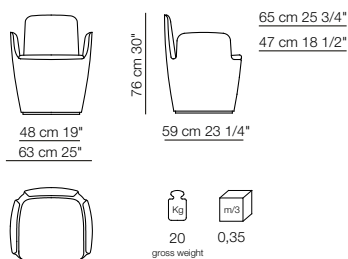

Poltrona fissa con braccioli bassi  
Fixed armchair with low armrests

Poltrona girevole con braccioli bassi  
Swivel armchair with low armrests

Poltrona fissa con braccioli alti  
Fixed armchair with high armrests

All dimensions are expressed in centimeters and inches  
File CAD 2D-3D available on [www.arflex.com](http://www.arflex.com)

For more information on product visit [www.arflex.com](http://www.arflex.com), or contact us at : [info@arflex.it](mailto:info@arflex.it)