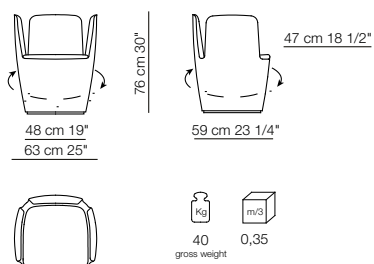

Poltrona girevole con braccioli alti
Swivel armchair with high armrests