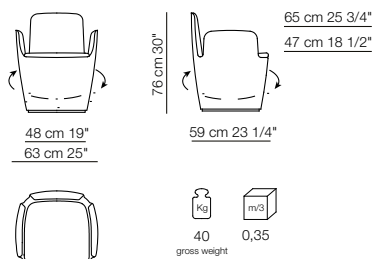

Poltrona girevole con braccioli bassi
Swivel armchair with low armrests