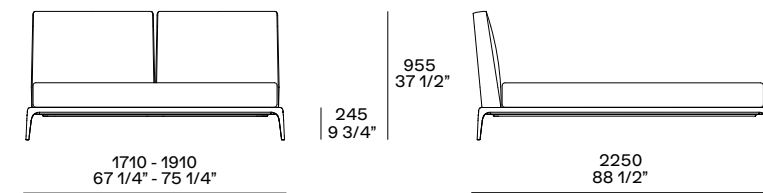

**For mattresses:**  
w 63"-70 3/4" x d 78 3/4"

**Bedstead type:**  
fixed with flexible slats

**Letto base verniciata**  
**Painted bed frame**

**Panca base verniciata**  
**Painted bench frame**

**Letto base rivestita**  
**Covered bed frame**