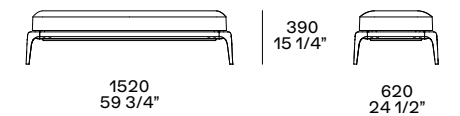

Panca base rivestita
Covered bench frame