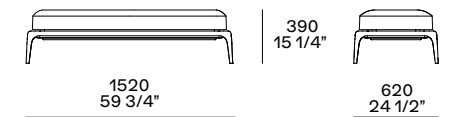

**For mattresses:**  
w 63"-70 3/4" x d 78 3/4"

**Bedstead type:**  
fixed with flexible slats

**Letto base verniciata**  
**Painted bed frame**

**Panca base verniciata**  
**Painted bench frame**

**Letto base rivestita**  
**Covered bed frame**