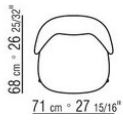

COD. 02A722