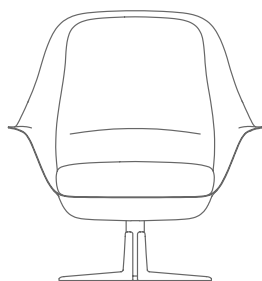

Struttura

in poliuretano rigido stampato laccato lucido nei colori bianco 4570, terracotta 4580, verde foresta 4565, acqua marina 4560 e nero 4550

Base girevole 4/5 razze

con meccanismo continuo in alluminio pressofuso nelle finiture satinato, cromato, cromo nero, brunito, antracite lucido.

Per il pouf la base è fissa con 4 razze.

Appoggio a terra su puntali in materiale termoplastico

Cuscini poltrona

in piuma d'oca sterilizzata (certificata Assopiuma, etichetta Oro) con inserto in materiale indeformabile

Cuscino pouf

in piuma d'oca sterilizzata (certificata Assopiuma, etichetta Oro)

Rivestimento cuscino seduta/schienale/pouf

sfoderabile sia nella versione in tessuto che nella versione in pelle

Structure

in rigid molded polyurethane with glossy lacquer finish in these colors: white 4570, terracotta 4580, forest green 4565, aquamarine 4560 and black 4550

Swivel base 4/5 spokes

with 360-degree swivel in cast aluminum with satin, chrome, black chrome, burnished or glossy anthracite finish.

The ottoman has a stationary base with 4 spokes. Feet rest on tips made of thermoplastic material

Armchair cushions

in sterilized goose down (Assopiuma certified, Gold label) with insert in crushproof material

Ottoman cushion

in sterilized goose down (Assopiuma certified, Gold label)

Seat/backrest/ottoman cushion upholstery

is removable in both the fabric and leather versions