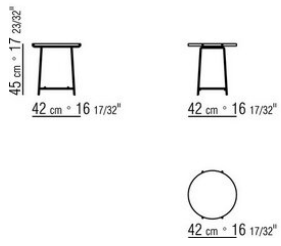

COD. 028260