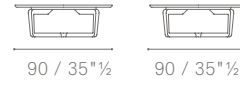

5599631

49 / 19 1/4

5599633

30 / 11 3/4

5599634

30 / 11 3/4

5599620

55 / 21 3/4

5599621

55 / 21 3/4

5599622

37 / 14 1/2

5599623

49 / 19 1/4