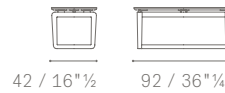

5599622

37 / 14 1/2