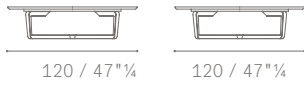

5599631

49 / 19 1/4

5599633

30 / 11 3/4

5599634

30 / 11 3/4

5599620

55 / 21 3/4

5599621

55 / 21 3/4

5599622

37 / 14 1/2

5599623

49 / 19 1/4