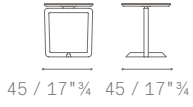

5599631

49 / 19 1/4

45 / 17 3/4 45 / 17 3/4

5599633