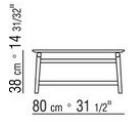

COD. 022570