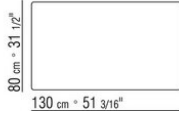

COD. 022570