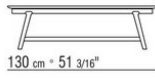

COD. 022570