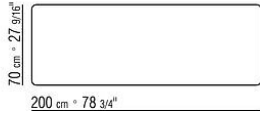

COD. 02C676