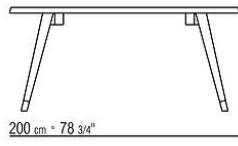

COD. 02C676