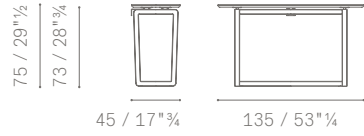

- Fidelio Cabinet
- Fidelio Lamp
- Fidelio Multimedia Cabinet
- Fidelio Notte
- Fidelio Small Table

- Fidelio Cabinet
- Fidelio Lamp
- Fidelio Multimedia Cabinet
- Fidelio Notte
- Fidelio Small Table

5599763