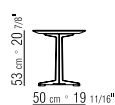

CATEGORIES TABLES - SMALL TABLES/
CONSOLE - BOOKSHELVES/FURNISHINGS/
CABINETS

PRODUCT SMALL TABLE

FRAME IN SATINED, CHROMED, BURNISHED,
CHAMPAGNE OR BLACK CHROMED METAL.

TOP ART. 14X60-14X61-14X62-14X69-14X64-
14X65-14X68 IN SOLID WOOD CANALETTO
WALNUT, CANALETTO WALNUT EXTRA,
CANALETTO WALNUT STAINED COFFEE.
ASHWOOD NATURAL, STAINED TEAK,
STAINED EBONY, STAINED WENGE, STAINED
CHERRY, STAINED WALNUT , STAINED
COFFEE, STAINED BROWN, OR LACQUERED
WHITE, BLACK, GREY-GREEN, LILAC,
MOCHA, SALMON PINK, DOVE GREY, PINE
GREEN. ALSO AVAILABLE WITH MARBLE
GLOSSY WHITE CARRARA, GLOSSY BLACK
MARQUINIA, GLOSSY CALACATTA ORO, MAT
CALACATTA ORO, GLOSSY EMPERADOR, MAT
EMPERADOR. ART. 14X50-14X51-14X66 NOT
AVAILABLE WITH MARBLE.

COD 14X60

COD 14X61

COD 14X62

COD 14X69

COD 14X50

COD 14X51

COD 14X66

COD 14X64