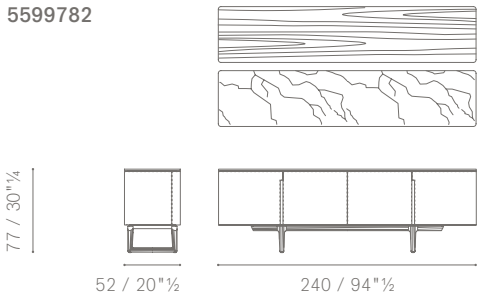

5599782

5599785

5599881