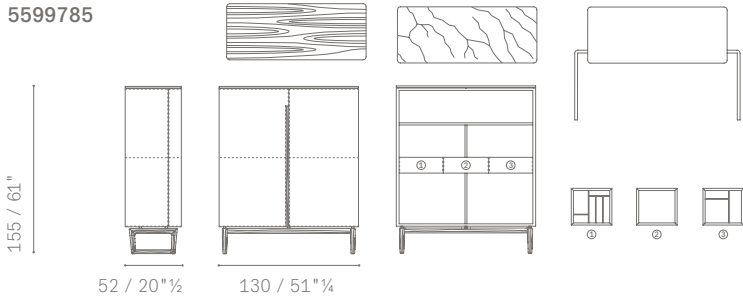

5599782

5599785

5599881