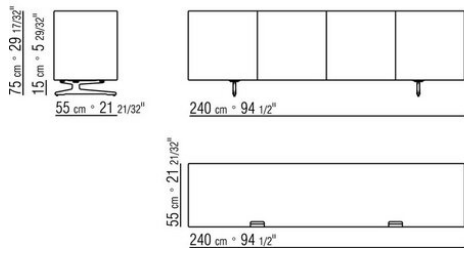

COD. 020769

COD. 020788