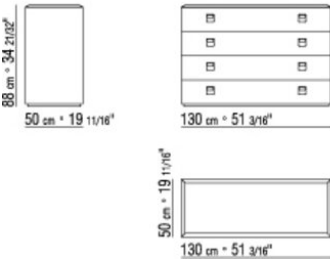

Handles in metal with satin, chrome, black chrome, burnished, glossy anthracite

COD. 01L660

COD. 01L661