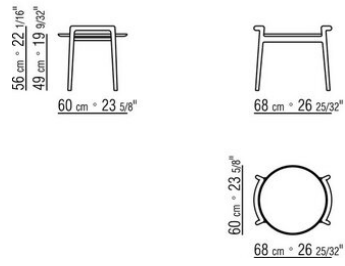

COD. 025071