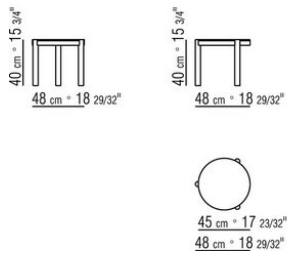

COD. 024971

COD. 024970