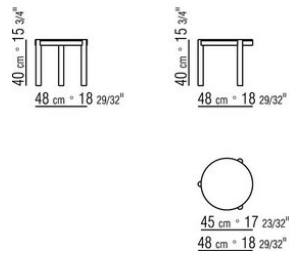

COD. 024976

COD. 024975