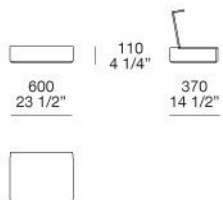

TOP AND LATHS

Solid wood

HOME HOTEL

JEAN-MARIE MASSAUD (2016)

SC185

VY060

CL170

PL185