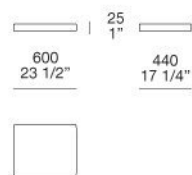

HOME HOTEL

JEAN-MARIE MASSAUD (2016)

VY060

CU060

Poliform