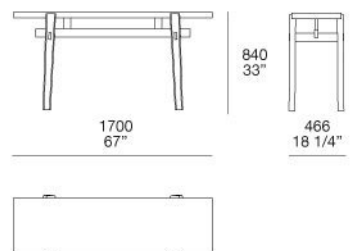

TOP AND LATHS

Solid wood

HOME HOTEL

JEAN-MARIE MASSAUD (2016)

SC185

VY060

CL170

PL185