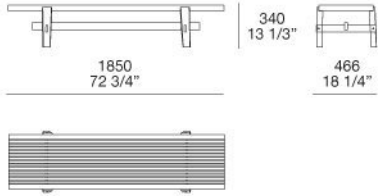

PN185

CU060

TA185

TA140

Poliform

HOME HOTEL

JEAN-MARIE MASSAUD (2016)

PL185