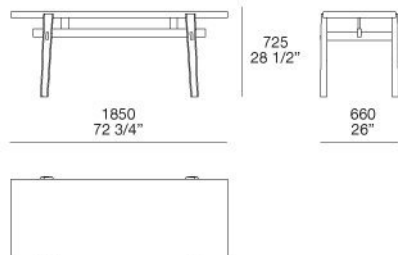

HOME HOTEL

JEAN-MARIE MASSAUD (2016)

SC185