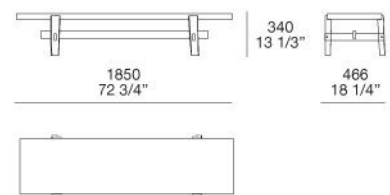

HOME HOTEL

JEAN-MARIE MASSAUD (2016)

VY060

PN185

Poliform