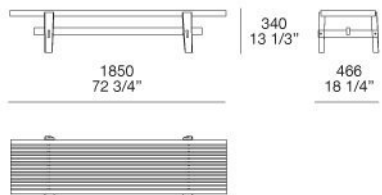

TOP AND LATHS

Solid wood

HOME HOTEL

JEAN-MARIE MASSAUD (2016)

SC185

VY060

CL170

PL185