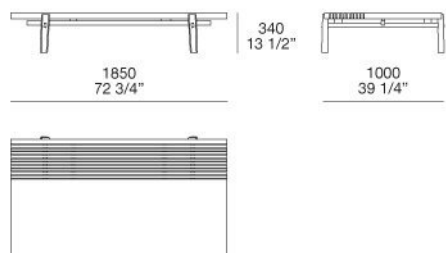

HOME HOTEL

JEAN-MARIE MASSAUD (2016)

VY060

TA185

Poliform