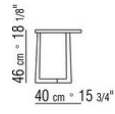

COD. 011Z71