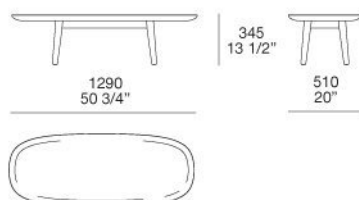

MAD COFFE TABLE

MARCEL WANDERS (2015)

TMB048

TMB129

TMB150