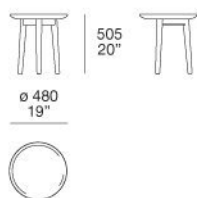

MAD COFFE TABLE

MARCEL WANDERS (2015)

TMB048