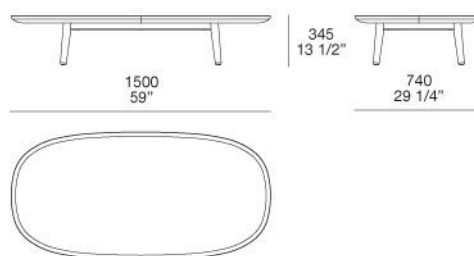

MAD COFFE TABLE

MARCEL WANDERS (2015)

TMB048

TMB129

TMB150