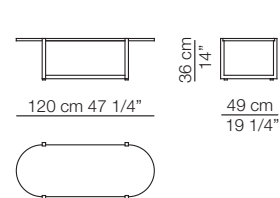

SIGMUND

Tavolino 47 x 36
Small table 47 x 36

Tavolino 120 x 49
Small table 120 x 49

Scrivitoio
Writing desk

I colori sono da considerarsi puramente indicativi / Colors are to be considered as purely indicative 2020 - Rev. 0.0 - Seven Salotti S.p.A - All rights reserved

Sizes, weights and finishes may change without previous notice. All dimensions are expressed in centimeters and inches. File CAD 2D-3D available on www.arflex.com For more information on product visit www.arflex.com, or contact us at : info@arflex.it