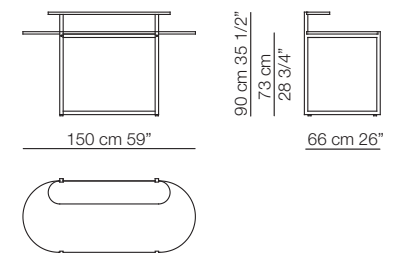

SIGMUND

Tavolino 47 x 36
Small table 47 x 36

Tavolino 120 x 49
Small table 120 x 49

Scrivitoio
Writing desk

I colori sono da considerarsi puramente indicativi / Colors are to be considered as purely indicative 2020 - Rev. 0.0 - Seven Salotti S.p.A - All rights reserved

Sizes, weights and finishes may change without previous notice. All dimensions are expressed in centimeters and inches. File CAD 2D-3D available on www.arflex.com For more information on product visit www.arflex.com, or contact us at : info@arflex.it